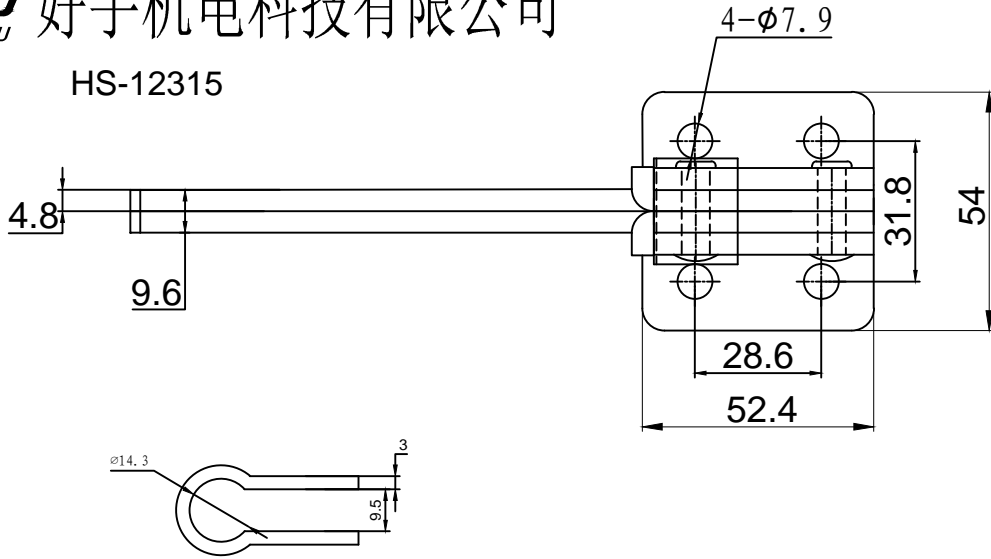

好手机电科技有限公司

HS-12315

BAR OPENS:100°  
HANDLE OPENS:65°  
SPINDLE SUPPLIED:HS-FC-38312