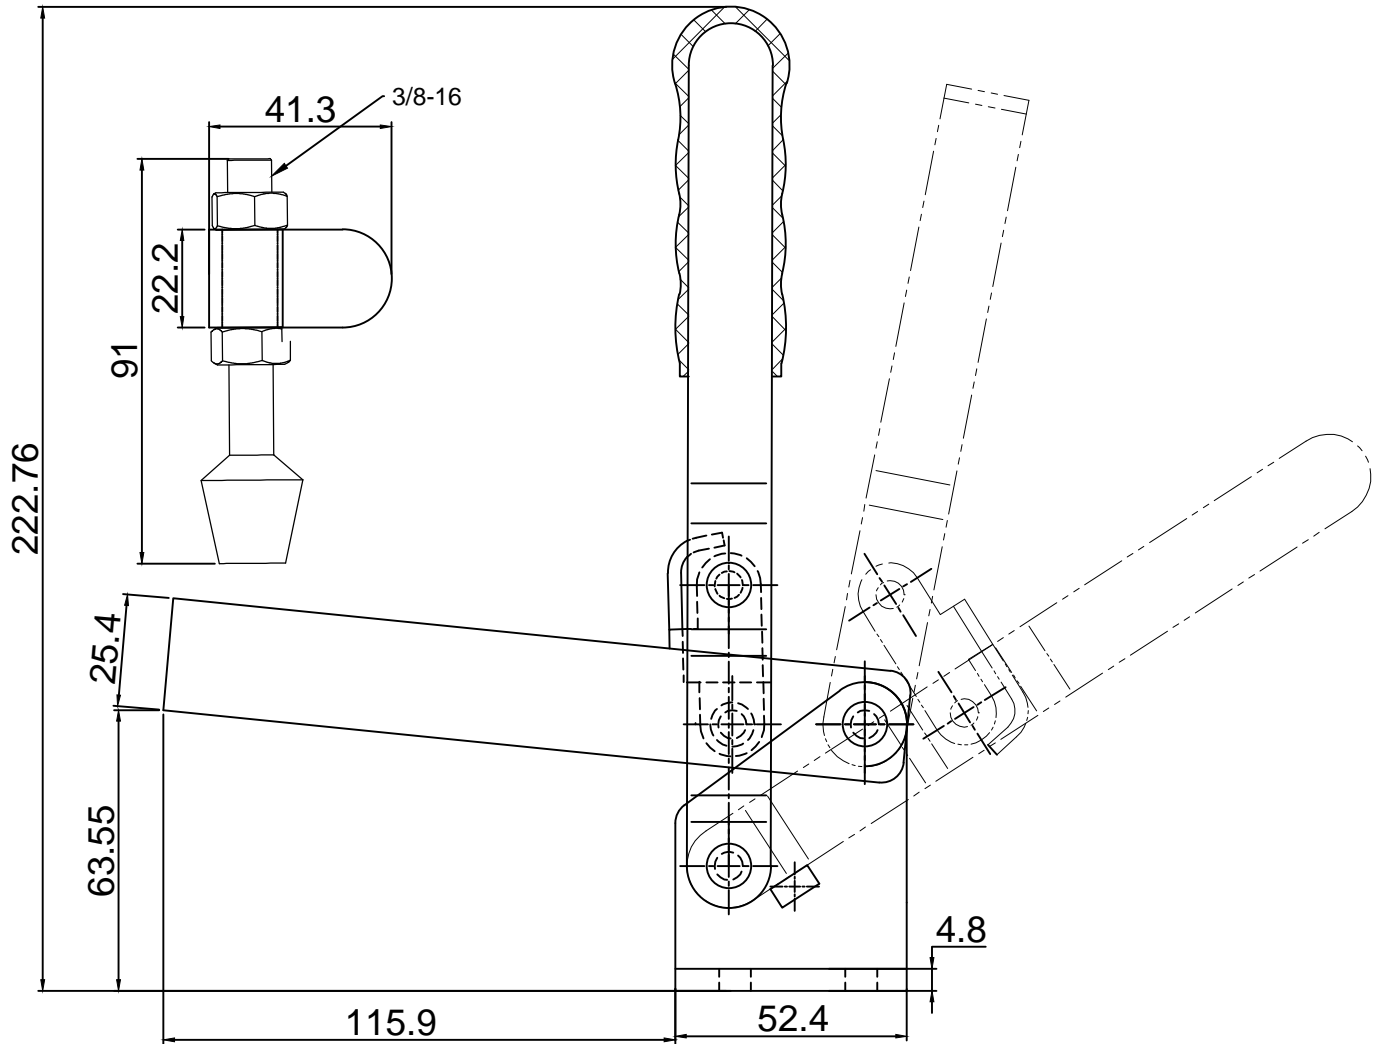

好手机电科技有限公司

HS-12315

BAR OPENS:100°  
HANDLE OPENS:65°  
SPINDLE SUPPLIED:HS-FC-38312