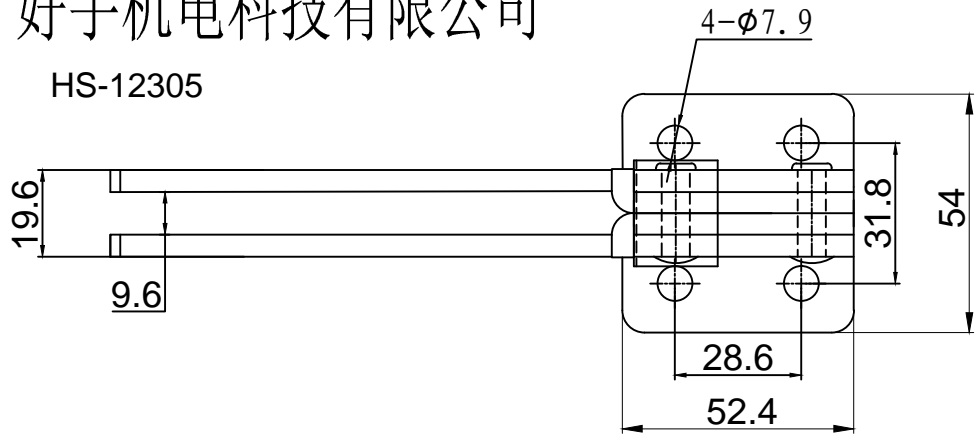

HS-12305

BAR OPENS:100°  
HANDLE OPENS:65°  
SPINDLE SUPPLIED:HS-FC-38312