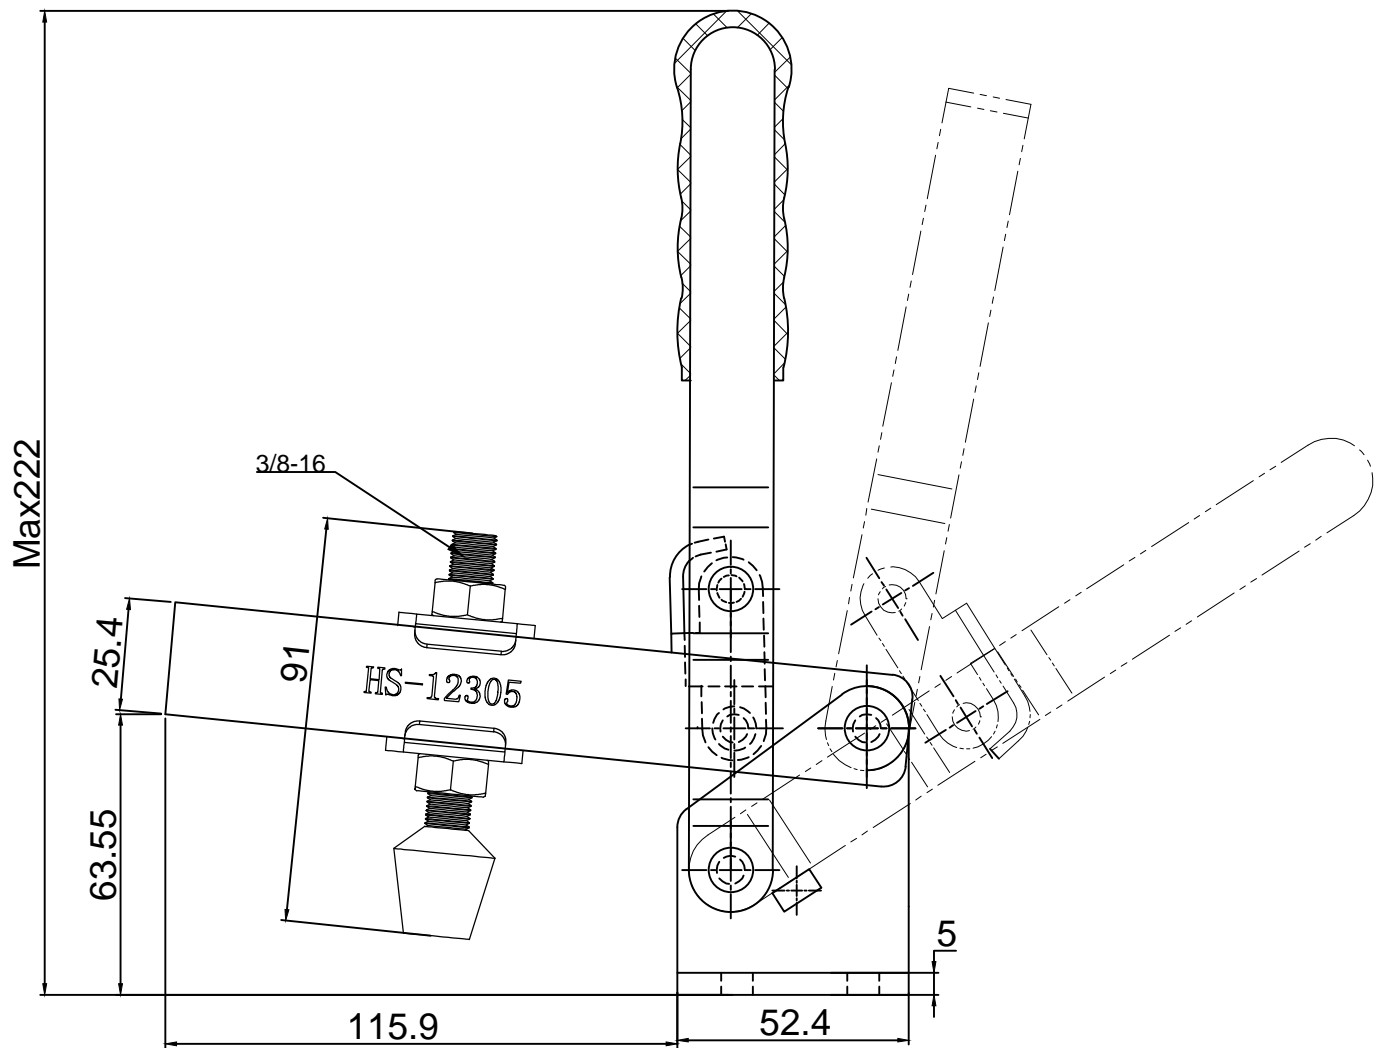

HS-12305

BAR OPENS:100°  
HANDLE OPENS:65°  
SPINDLE SUPPLIED:HS-FC-38312