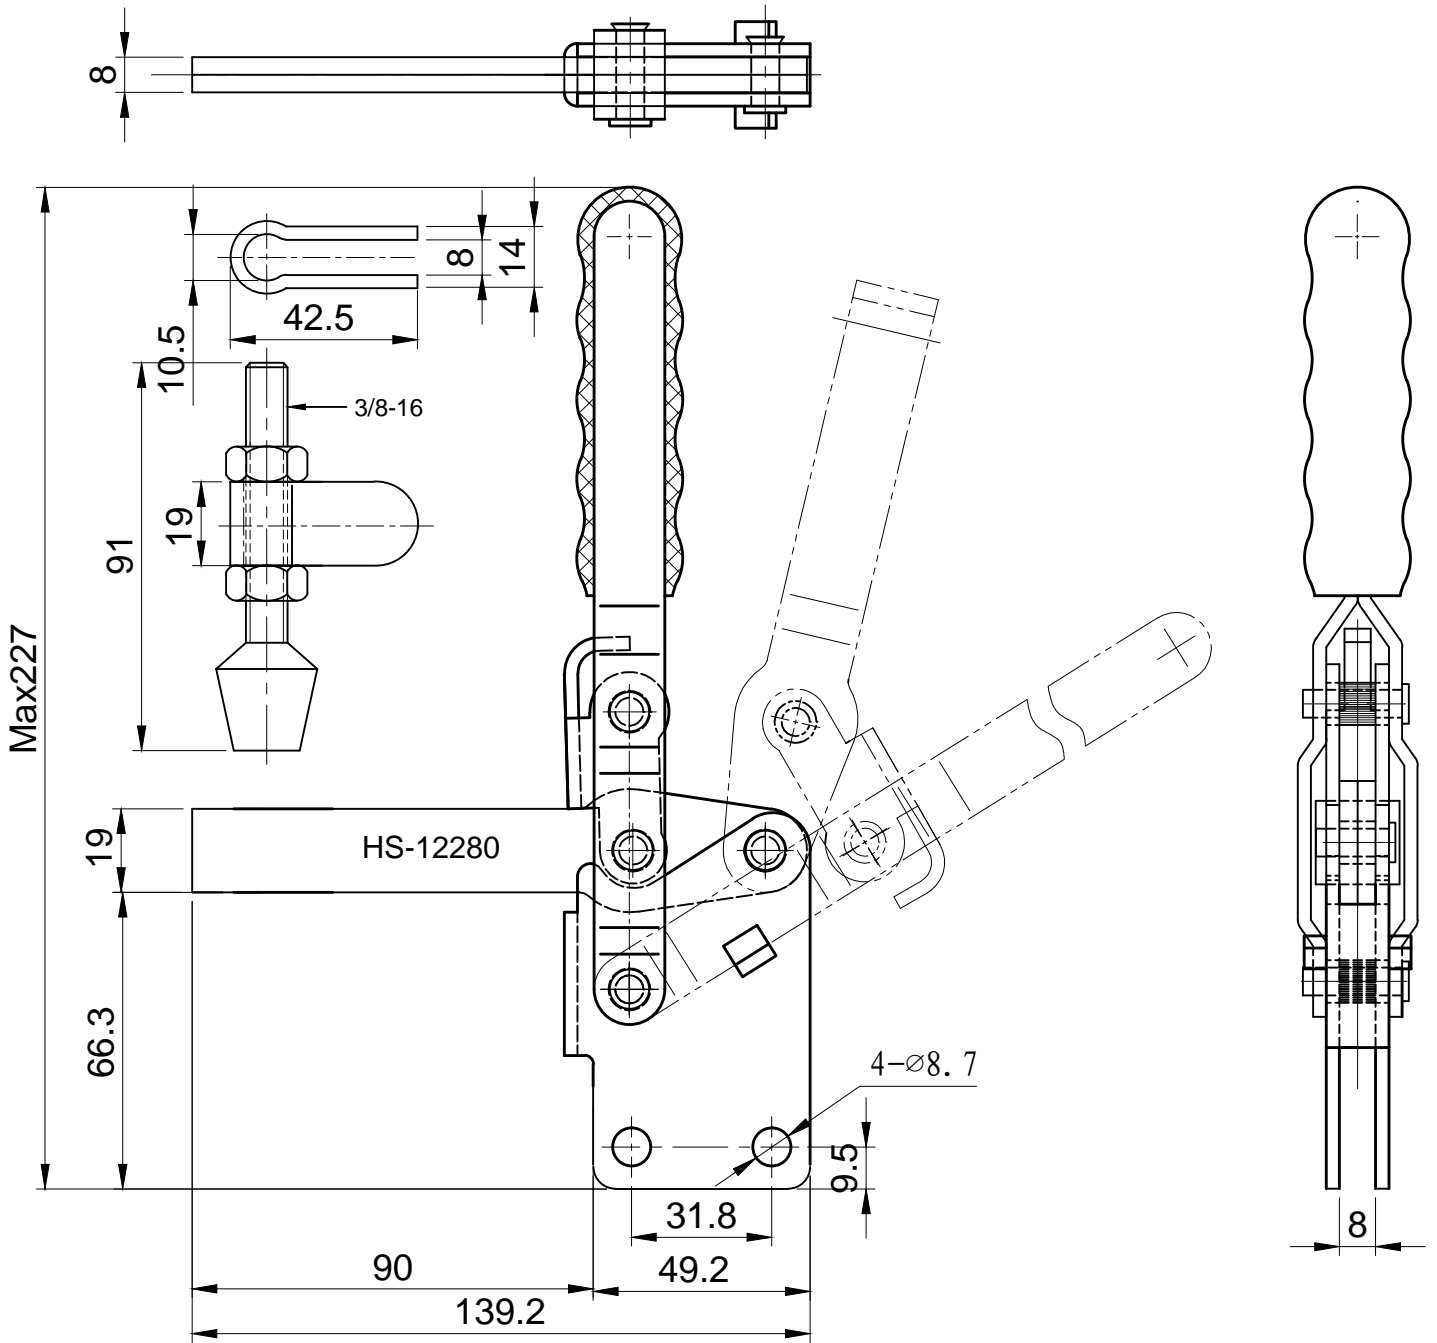

HS-12280

BAR OPENS:105°

HANDLE OPENS:58°

SPINDLE SUPPLIED:HS-FC-38312