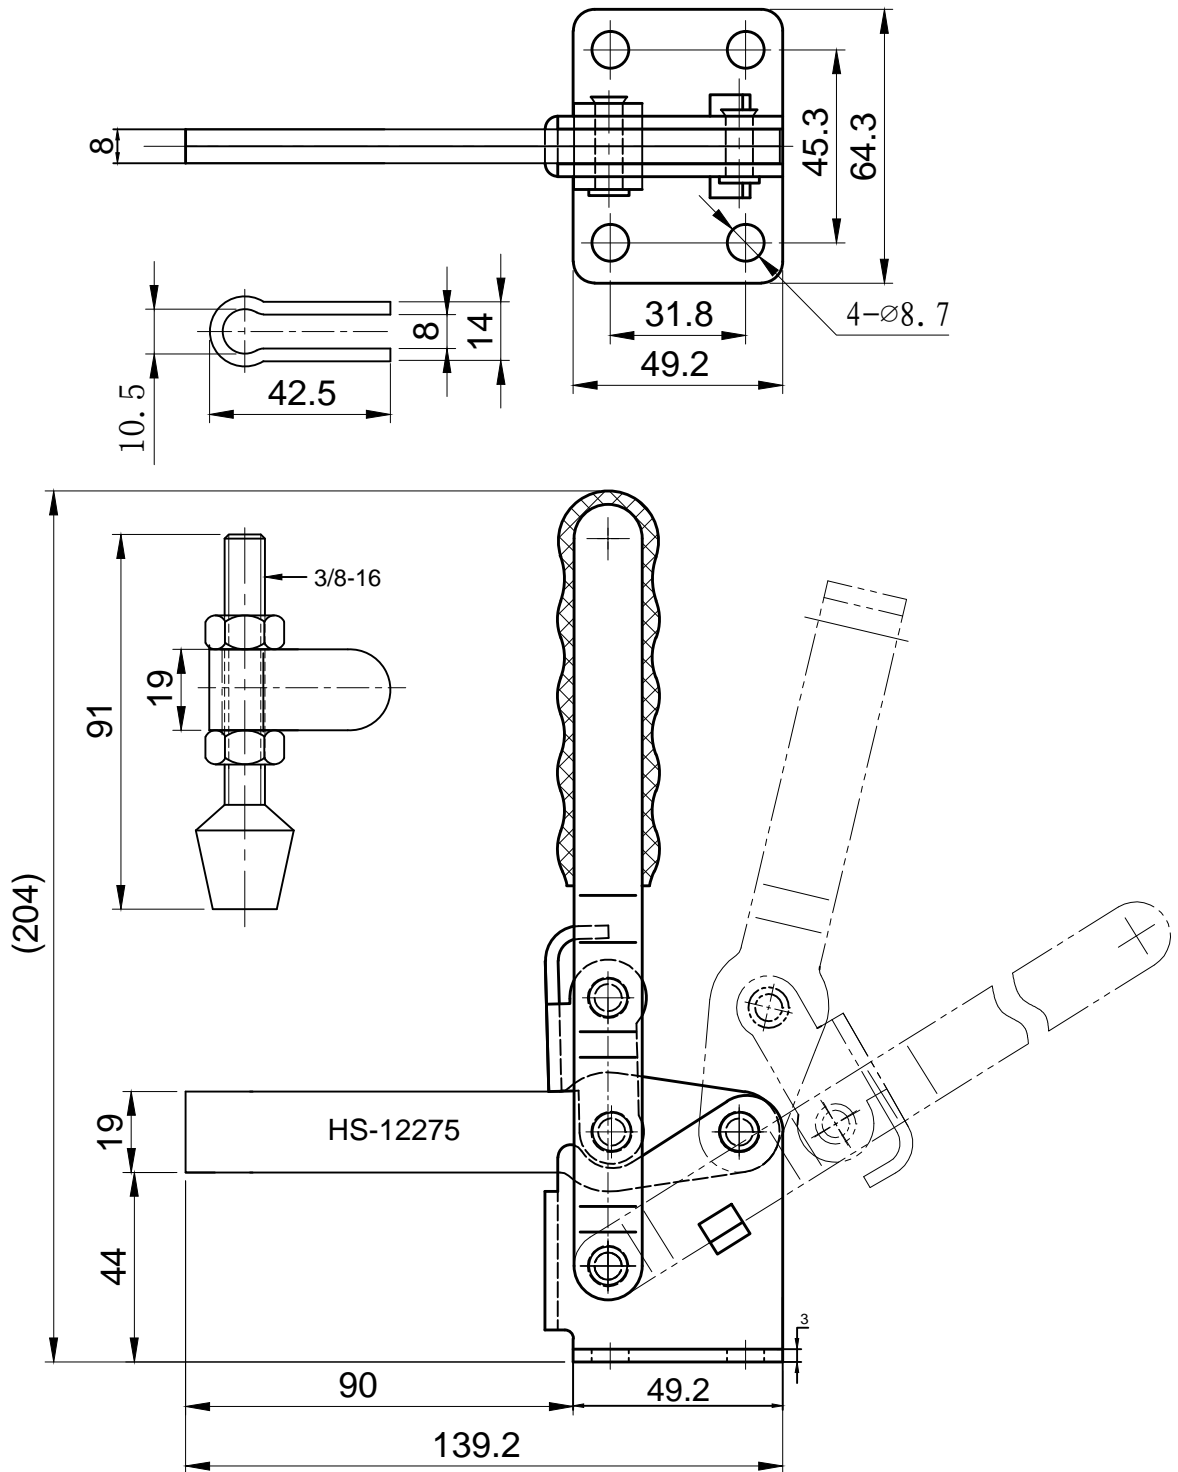

好手机电科技有限公司

HS-12275

BAR OPENS:105°

HANDLE OPENS:58°

SPINDLE SUPPLIED:HS-FC-38312