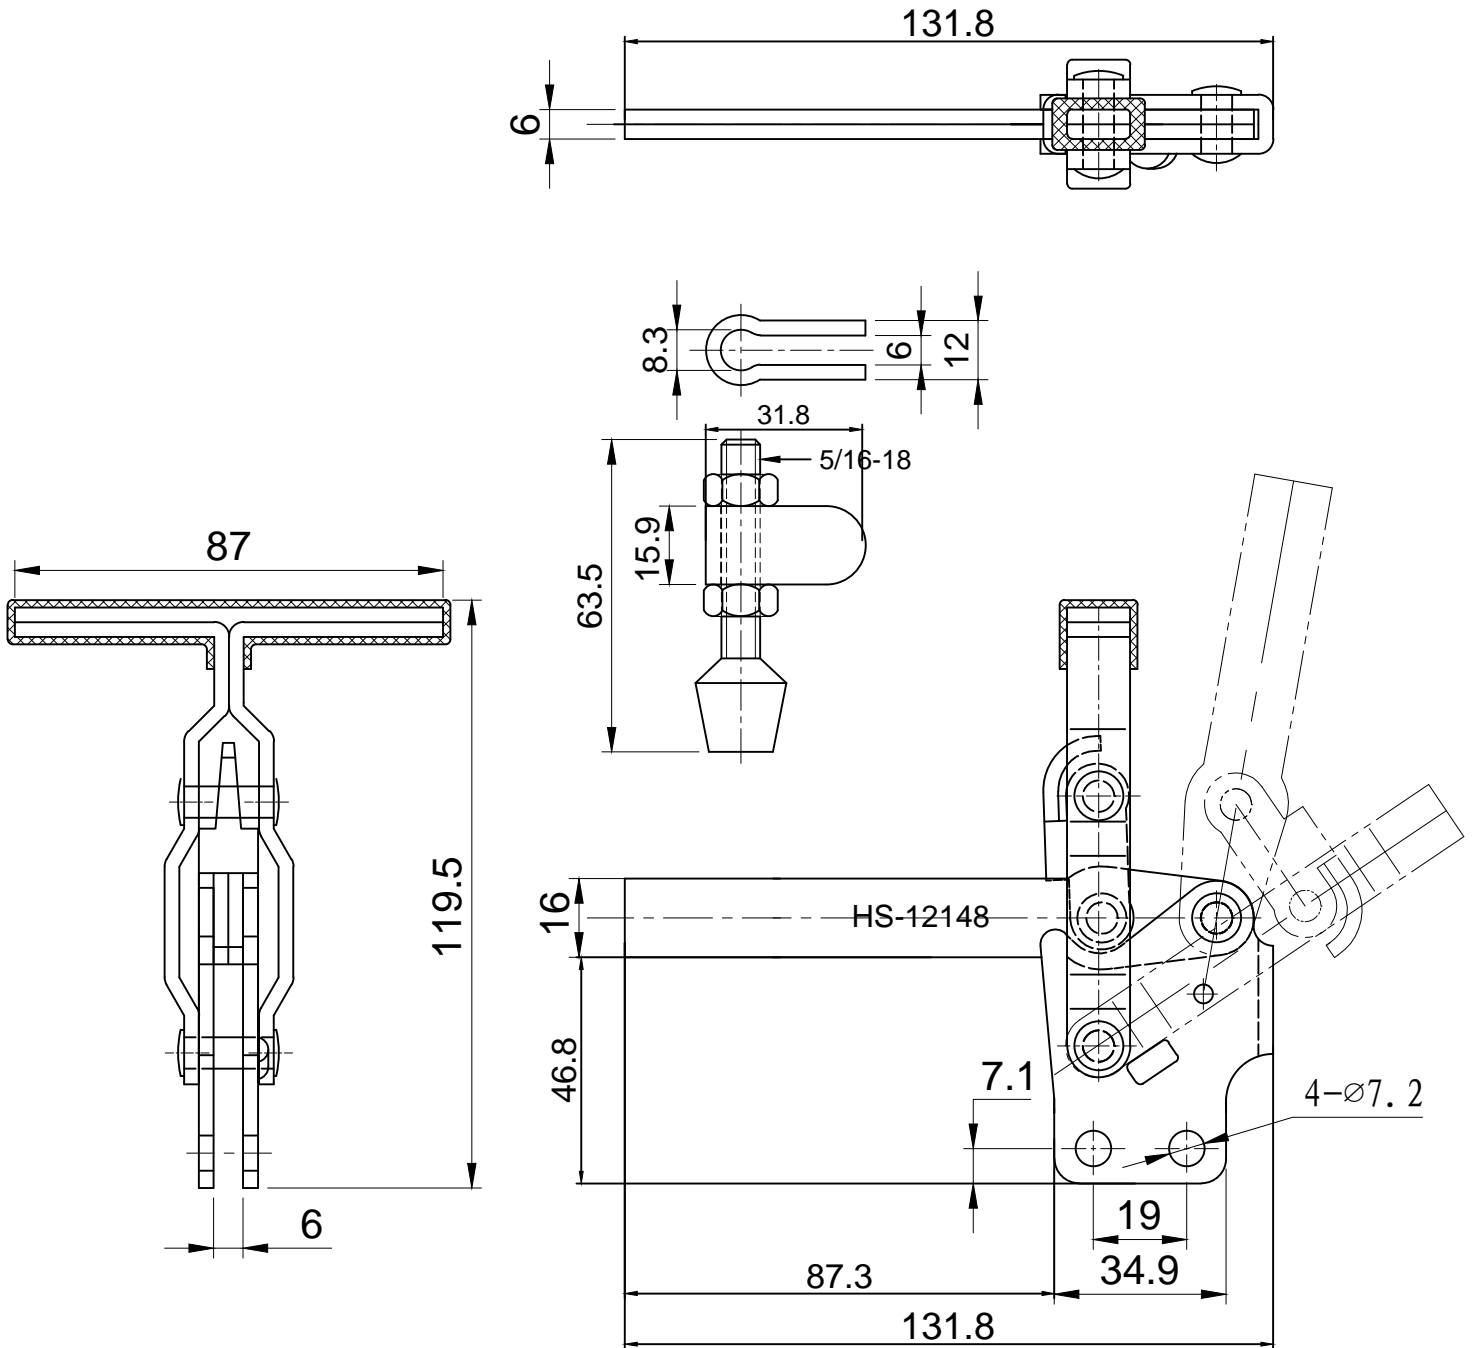

HS-12148

BAR OPENS:100°  
HANDLE OPENS:60°  
SPINDLE SUPPLIED:HS-FC-56212