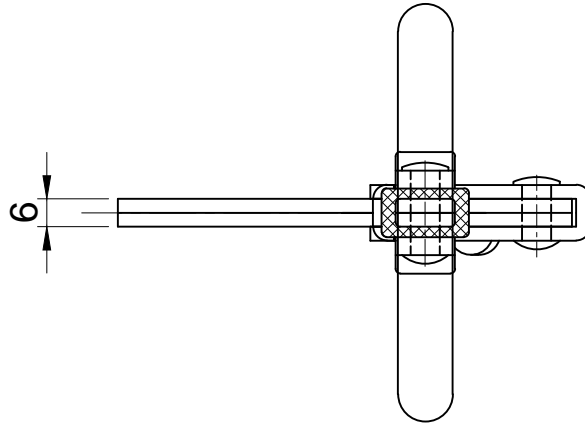

HS-12146

BAR OPENS:100°
HANDLE OPENS:60°
SPINDLE SUPPLIED:HS-FC-56212