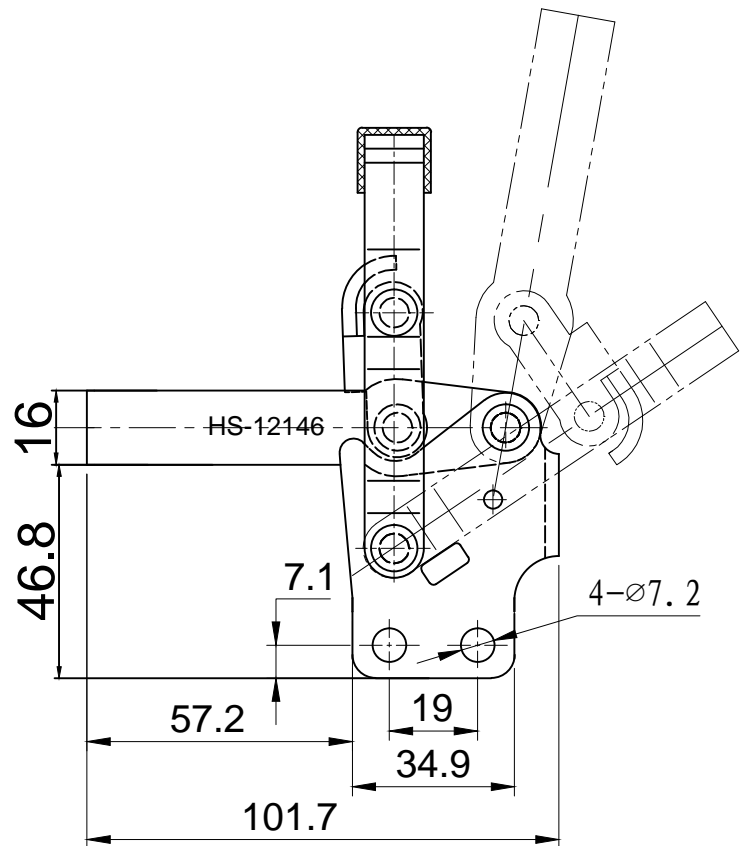

HS-12146

BAR OPENS:100°
HANDLE OPENS:60°
SPINDLE SUPPLIED:HS-FC-56212