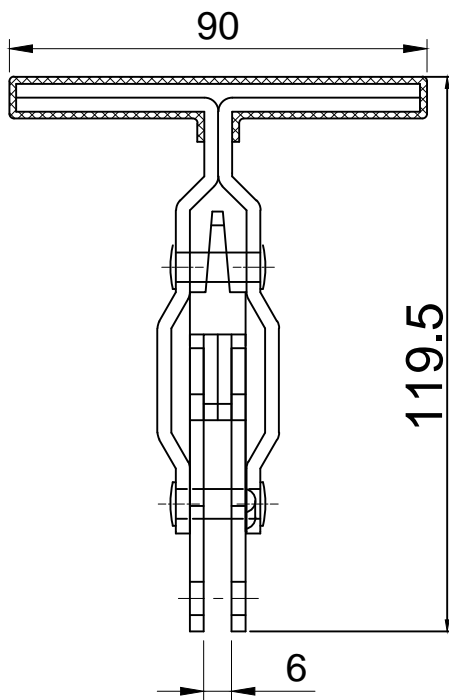

HS-12146

BAR OPENS:100°
HANDLE OPENS:60°
SPINDLE SUPPLIED:HS-FC-56212