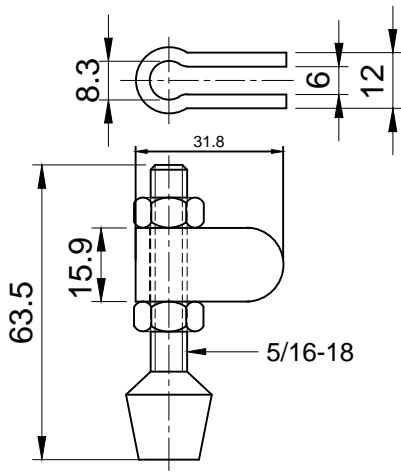

HS-12146

BAR OPENS:100°
HANDLE OPENS:60°
SPINDLE SUPPLIED:HS-FC-56212