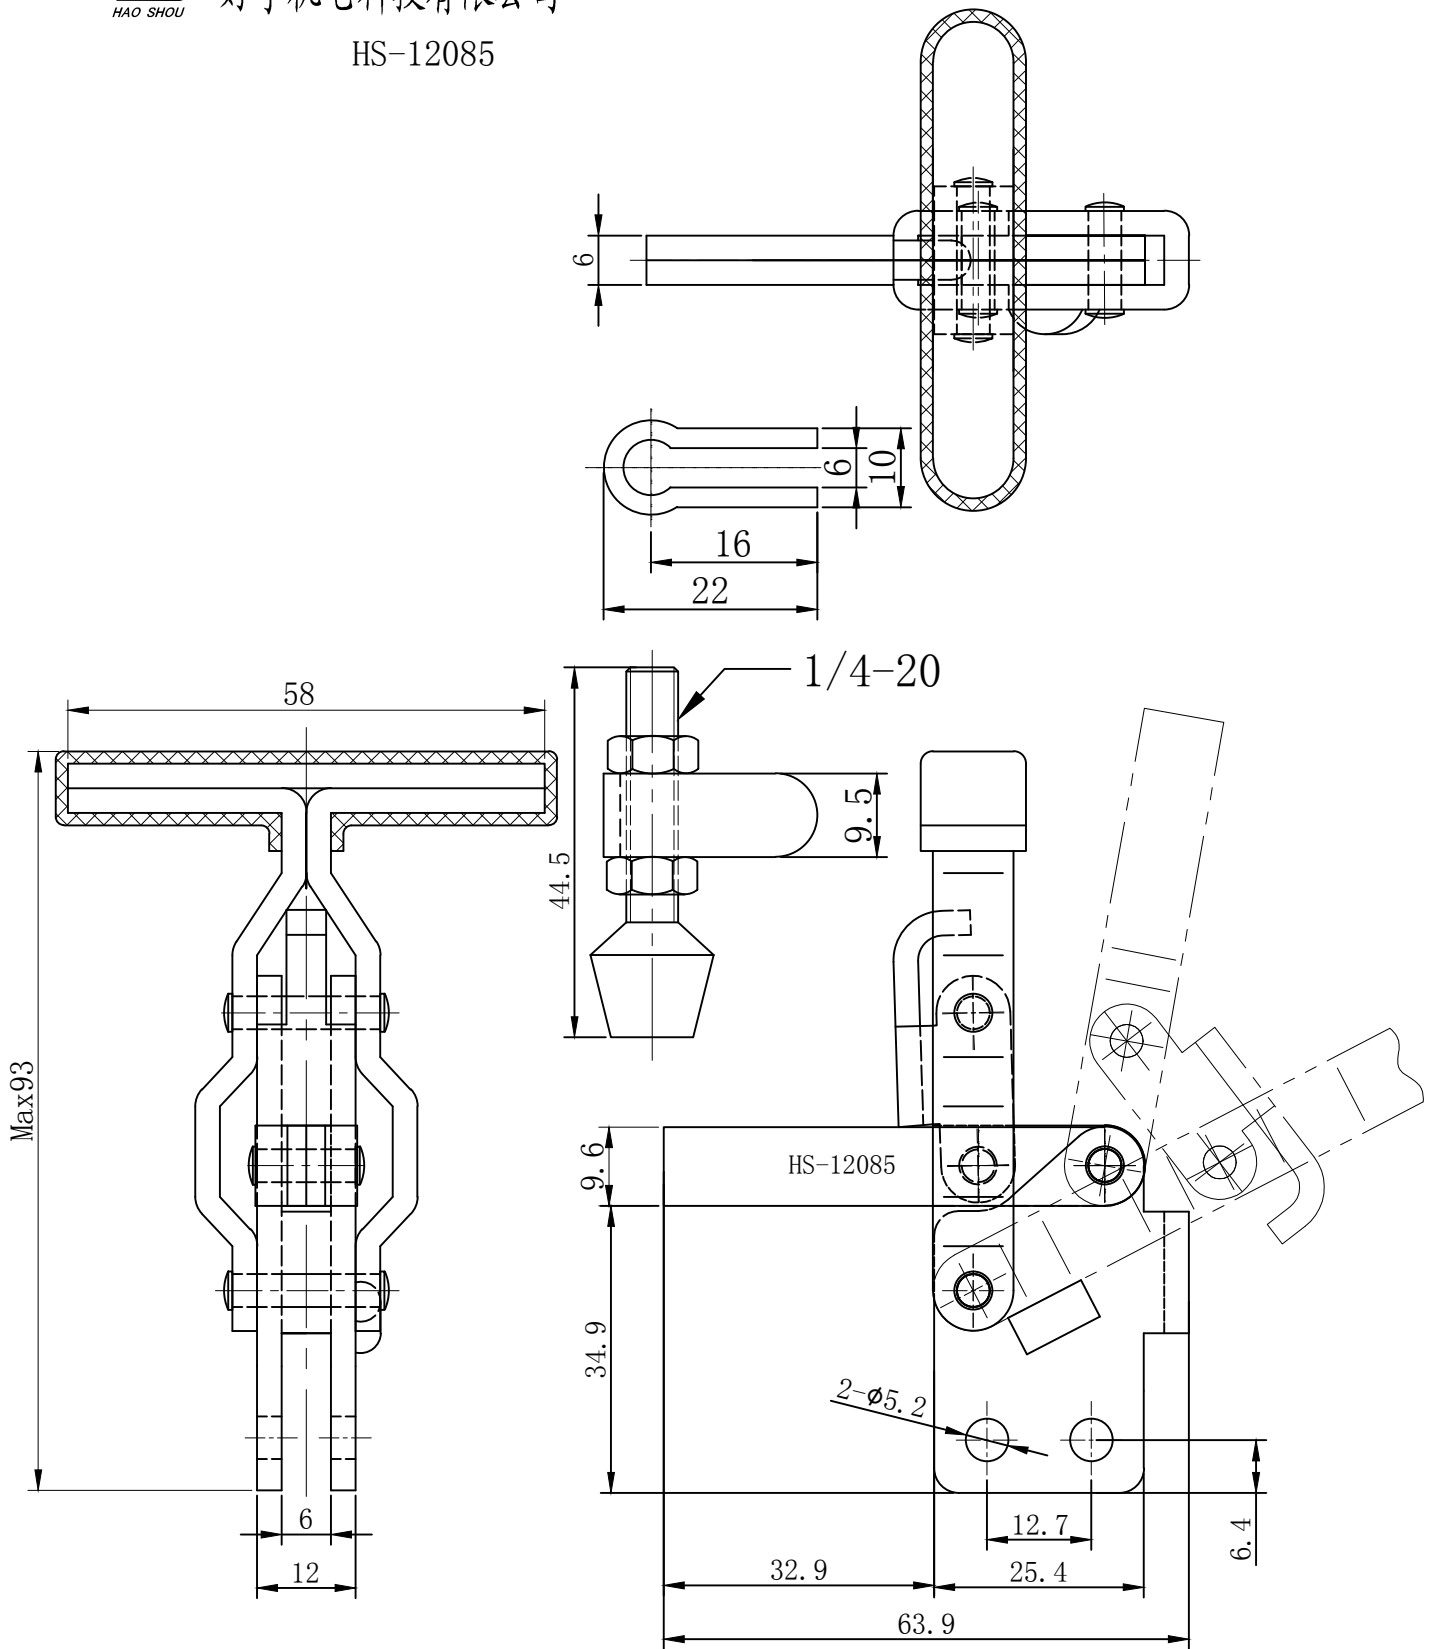

好手机电科技有限公司

HS-12085

BAR OPENS:100°

HANDLE OPENS:60°

SPINDLE SUPPLIED:HS-FC-14134