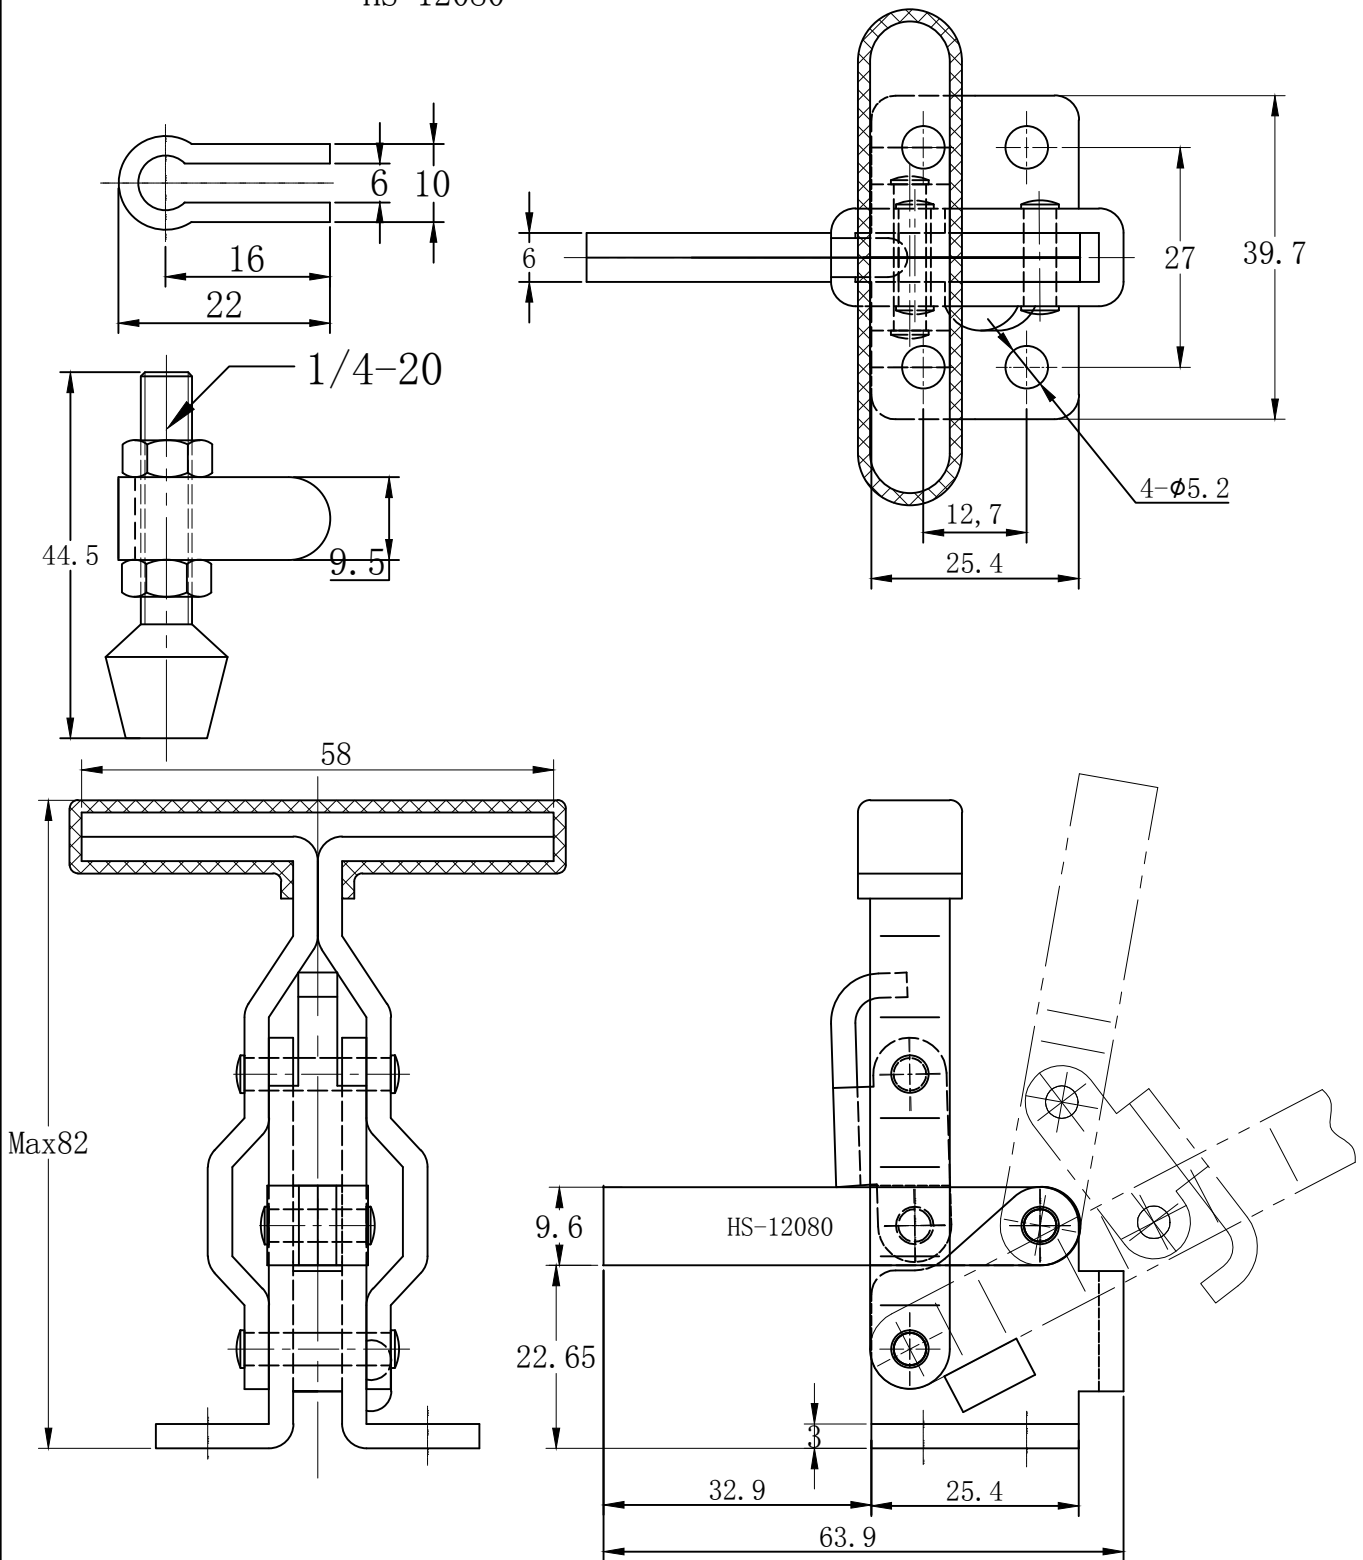

好手机电科技有限公司

HS-12080

BAR OPENS:100°

HANDLE OPENS:60°

SPINDLE SUPPLIED:HS-FC-14134