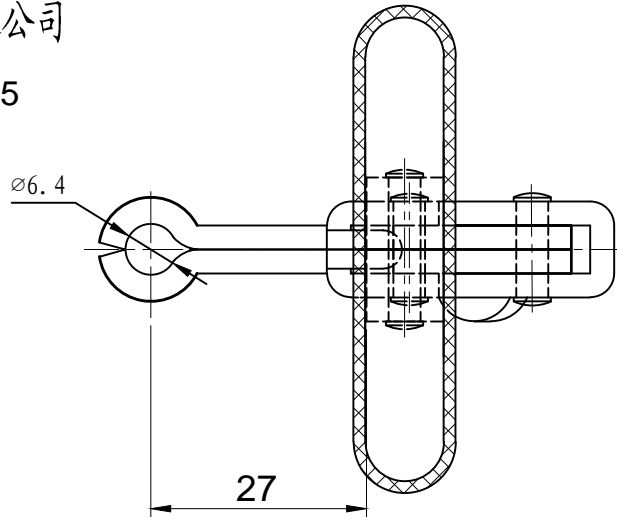

好手机电科技有限公司

HS-12075

BAR OPENS:100°

HANDLE OPENS:60°

SPINDLE SUPPLIED:HS-FC-14134