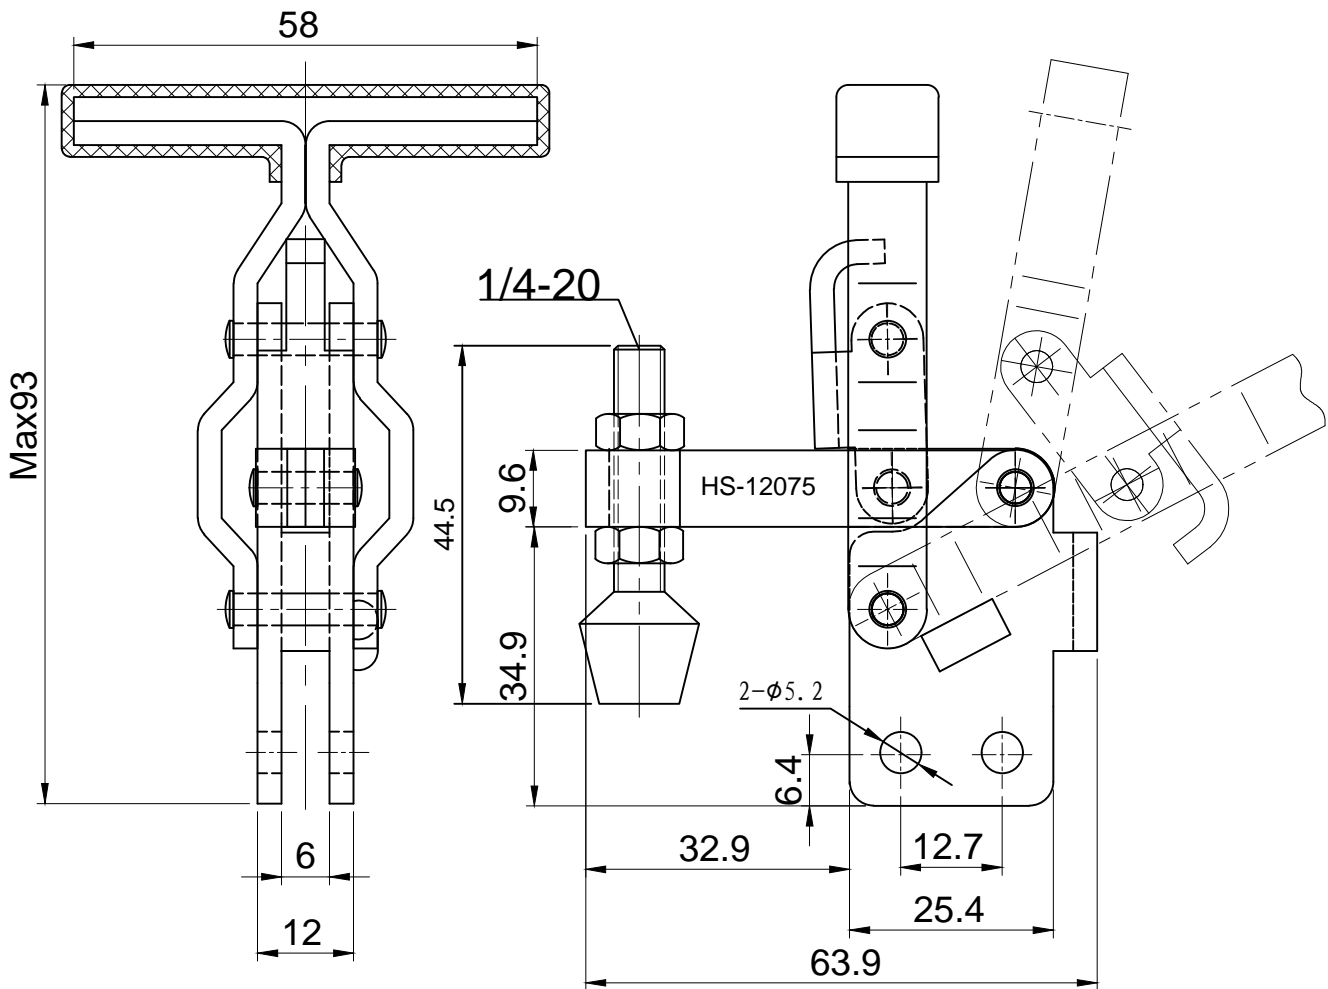

好手机电科技有限公司

HS-12075

BAR OPENS:100°

HANDLE OPENS:60°

SPINDLE SUPPLIED:HS-FC-14134