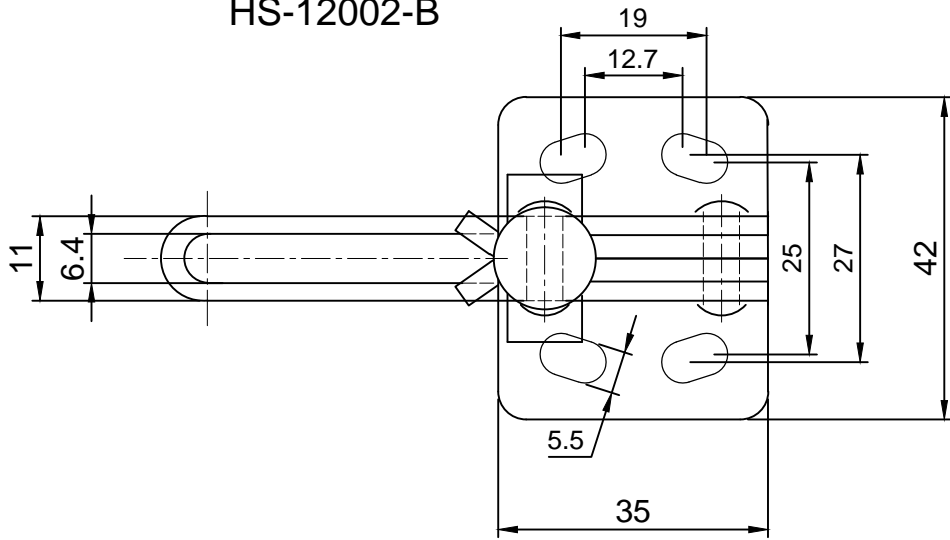

好手机电科技有限公司

HS-12002-B

BAR OPENS:108°

HANDLE OPENS:70°

SPINDLE SUPPLIED:HS-SA-065010