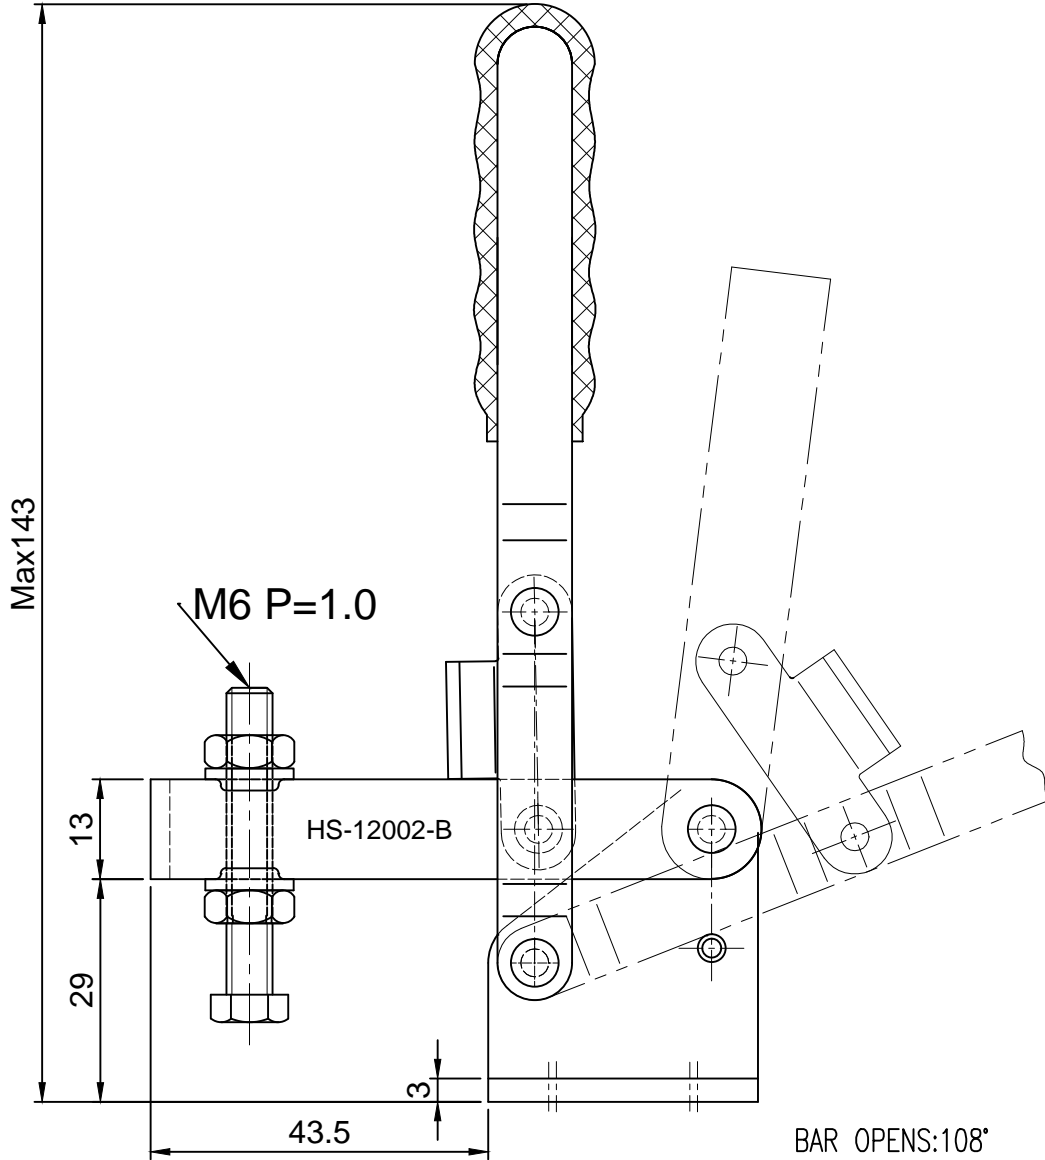

好手机电科技有限公司

HS-12002-B

BAR OPENS:108°

HANDLE OPENS:70°

SPINDLE SUPPLIED:HS-SA-065010