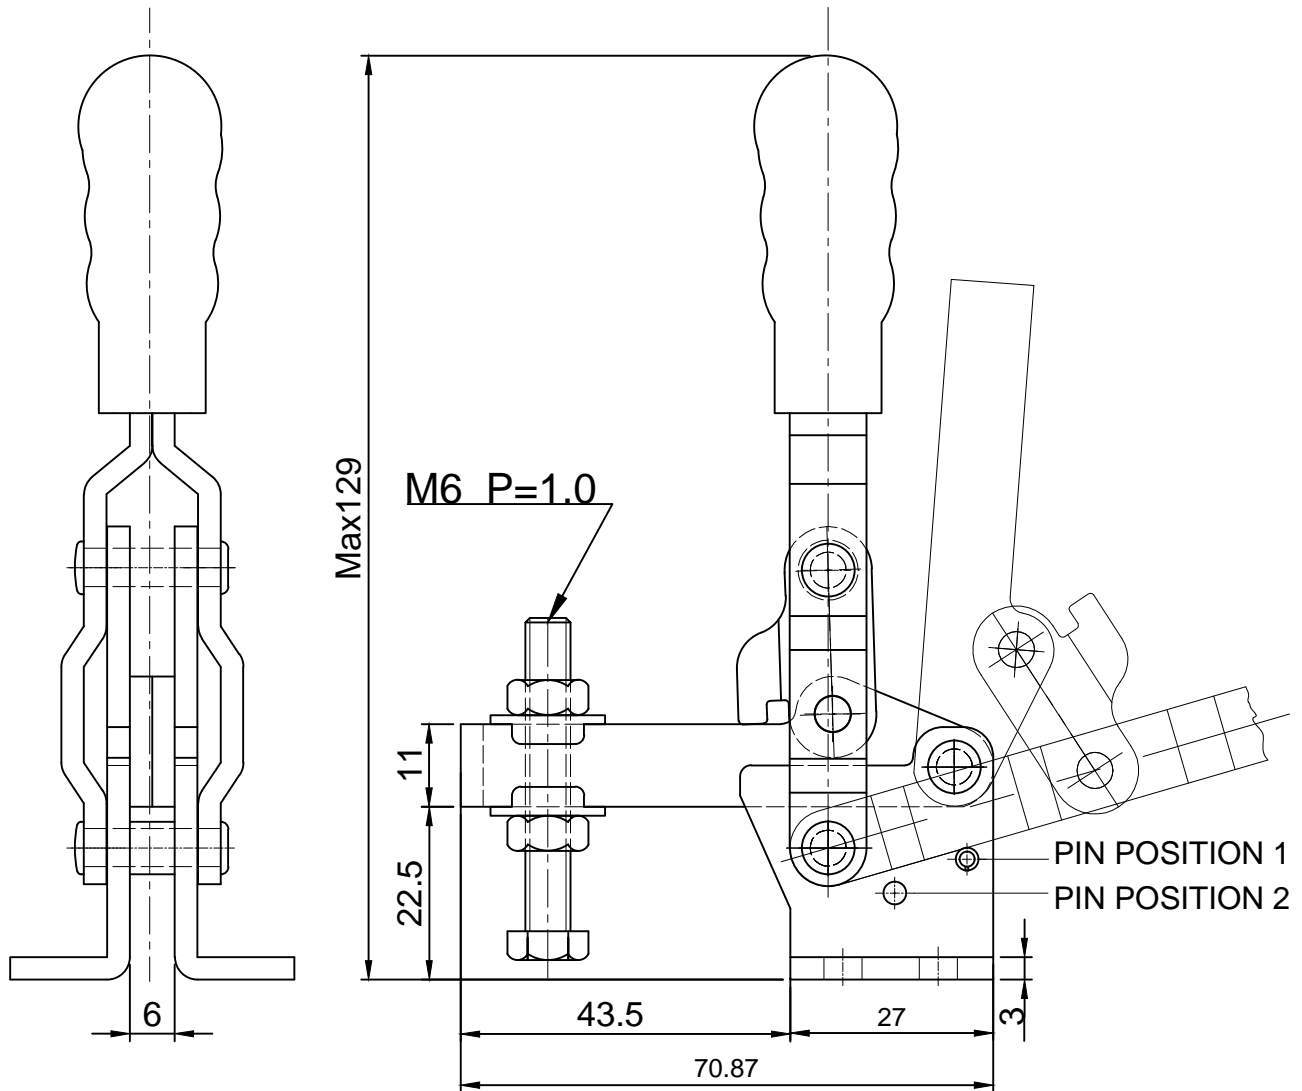

好手机电科技有限公司

HS-11502-B

BAR OPENS:95°~185°

HANDLE OPENS:75°~110°

SPINDLE SUPPLIED:HS-SA-065010