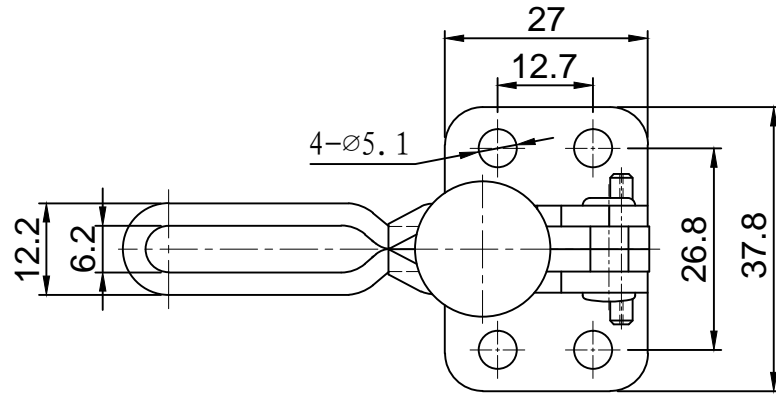

好手机电科技有限公司

HS-11502-B

BAR OPENS:95°~185°

HANDLE OPENS:75°~110°

SPINDLE SUPPLIED:HS-SA-065010