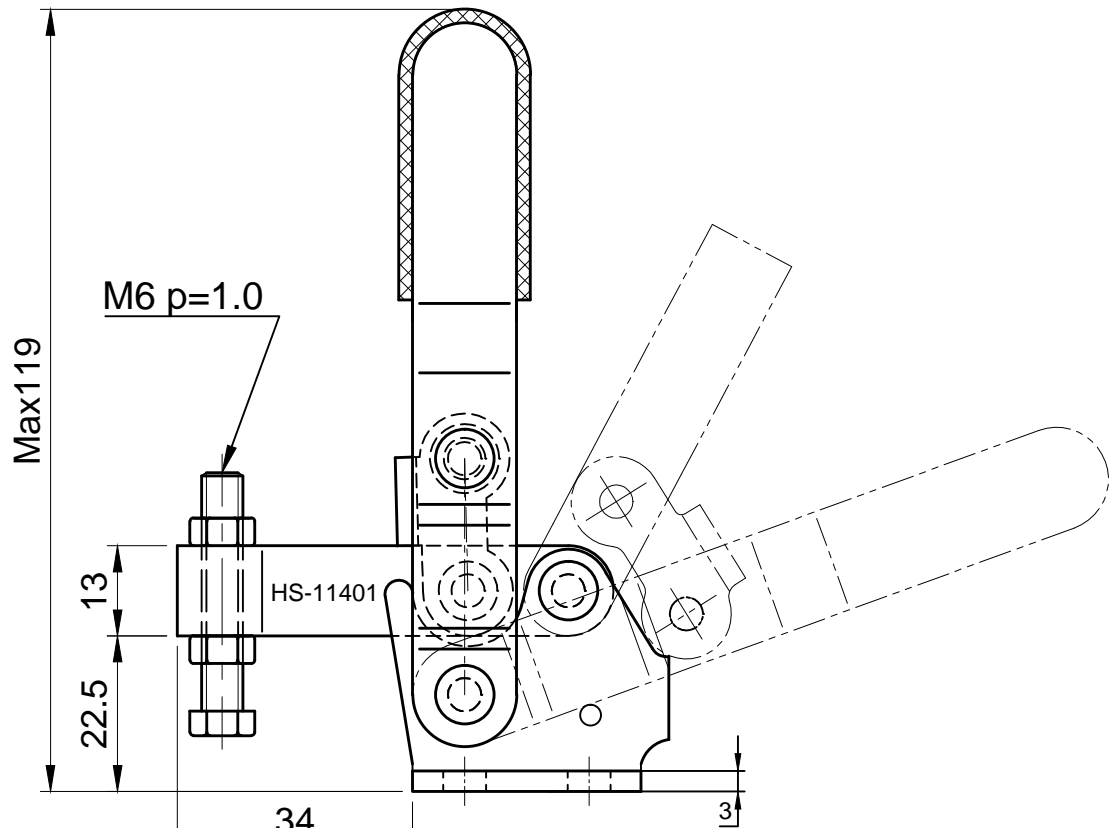

HS-11401

BAR OPENS:95°

HANDLE OPENS:65°

SPINDLE SUPPLIED:HS-SA-064010