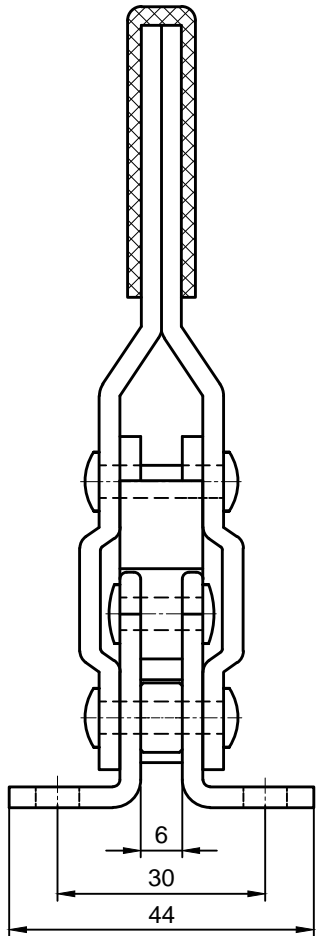

HS-11401

BAR OPENS:95°

HANDLE OPENS:65°

SPINDLE SUPPLIED:HS-SA-064010