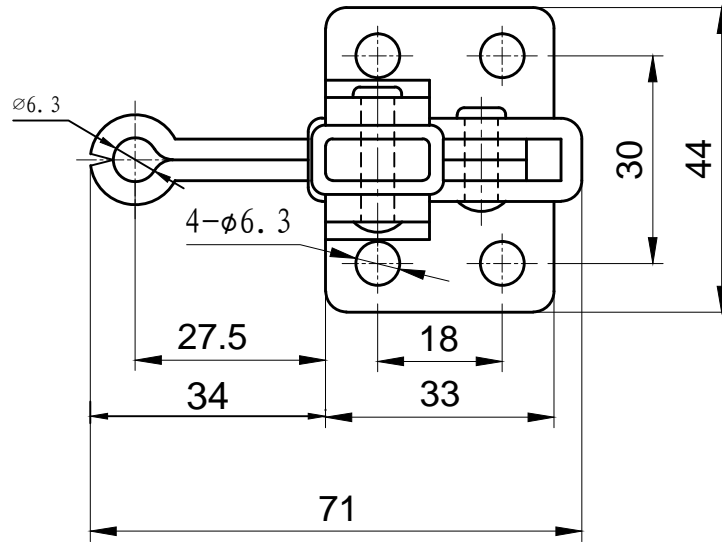

HS-11401

BAR OPENS:95°

HANDLE OPENS:65°

SPINDLE SUPPLIED:HS-SA-064010