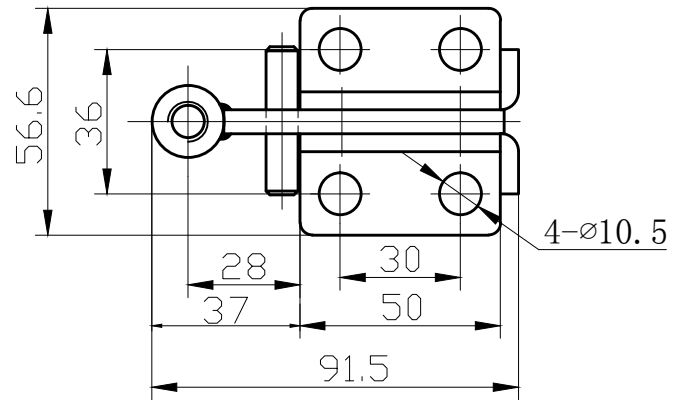

HS-10448-Z

BAR OPENS:129°

HANDLE OPENS:75.5°

SPINDLE SUPPLIED:HS-SA-38200