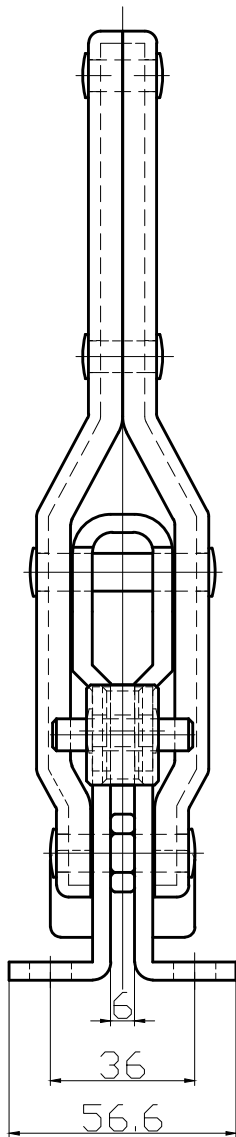

HS-10448-Z

BAR OPENS:129°

HANDLE OPENS:75.5°

SPINDLE SUPPLIED:HS-SA-38200