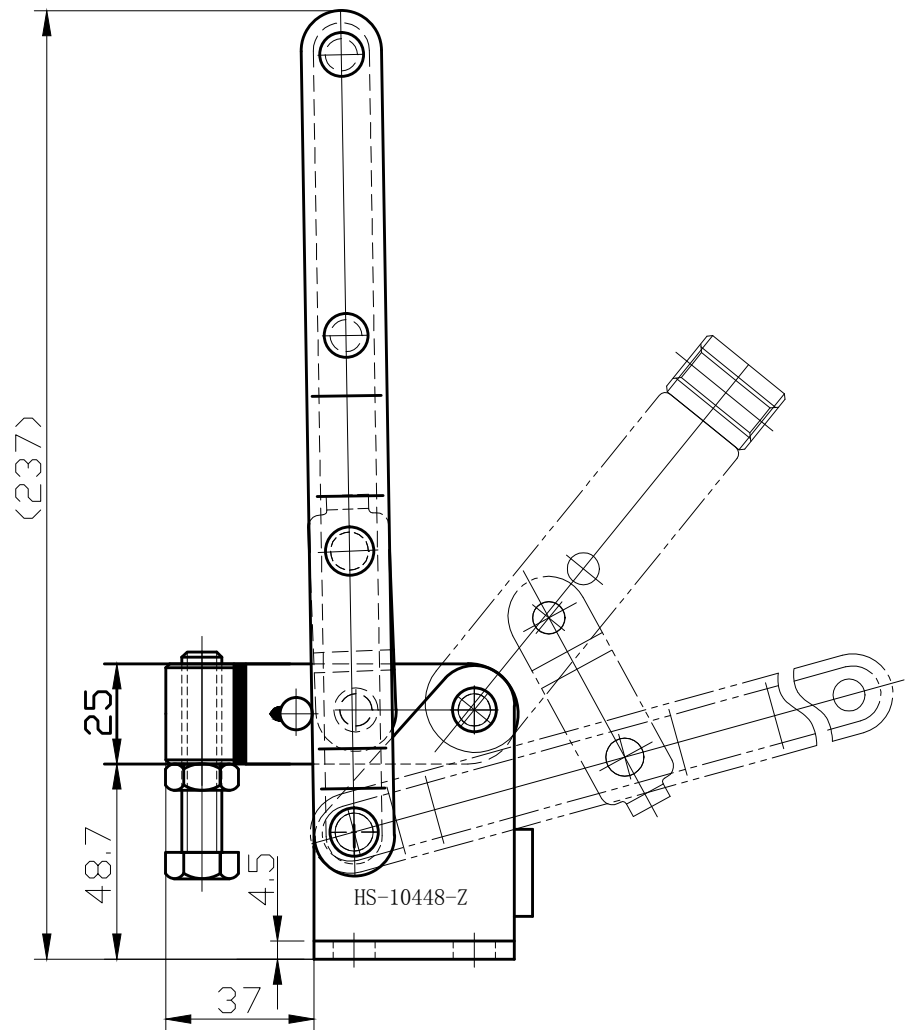

HS-10448-Z

BAR OPENS:129°

HANDLE OPENS:75.5°

SPINDLE SUPPLIED:HS-SA-38200