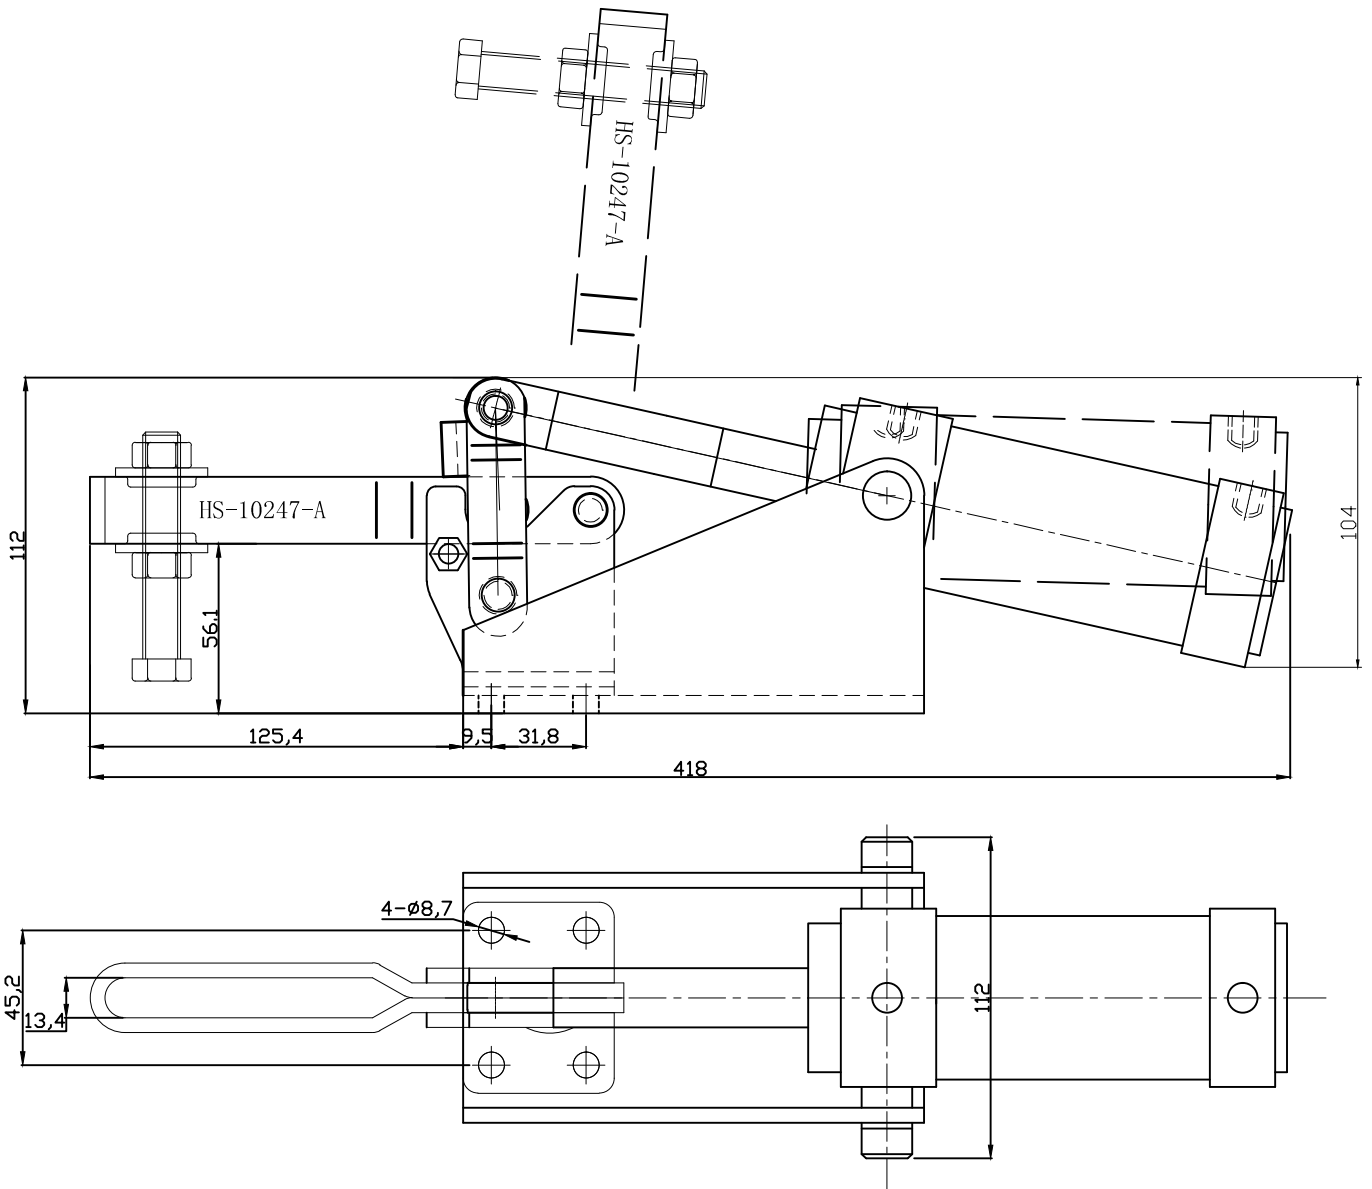

HS-10247-A

BAR OPENS 95°
SPINFLE SUPPLIED HS-SA-12300