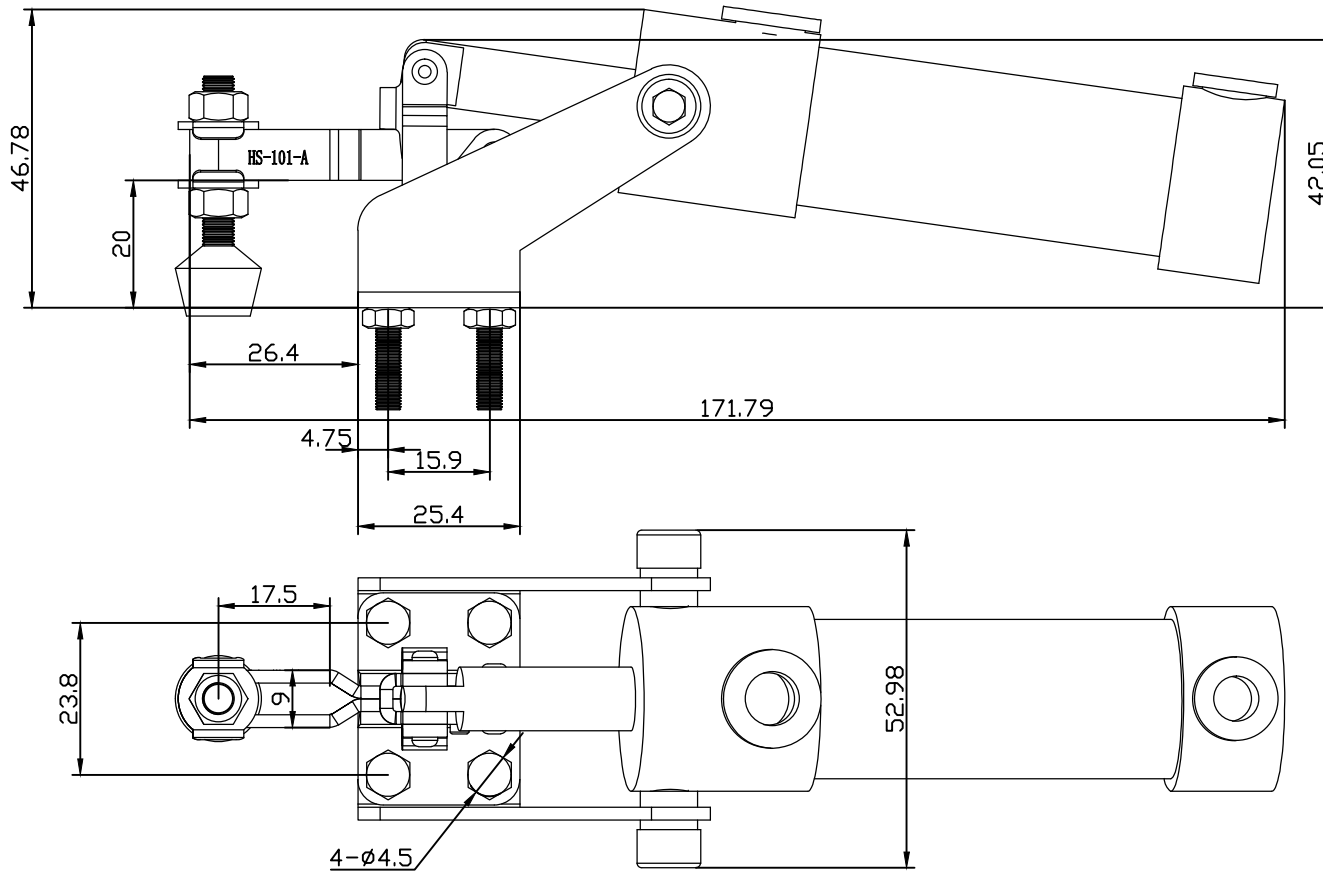

HS-10101-A

BAR OPENS 82°

SPINFLE SUPPLIED HS-FC-10138