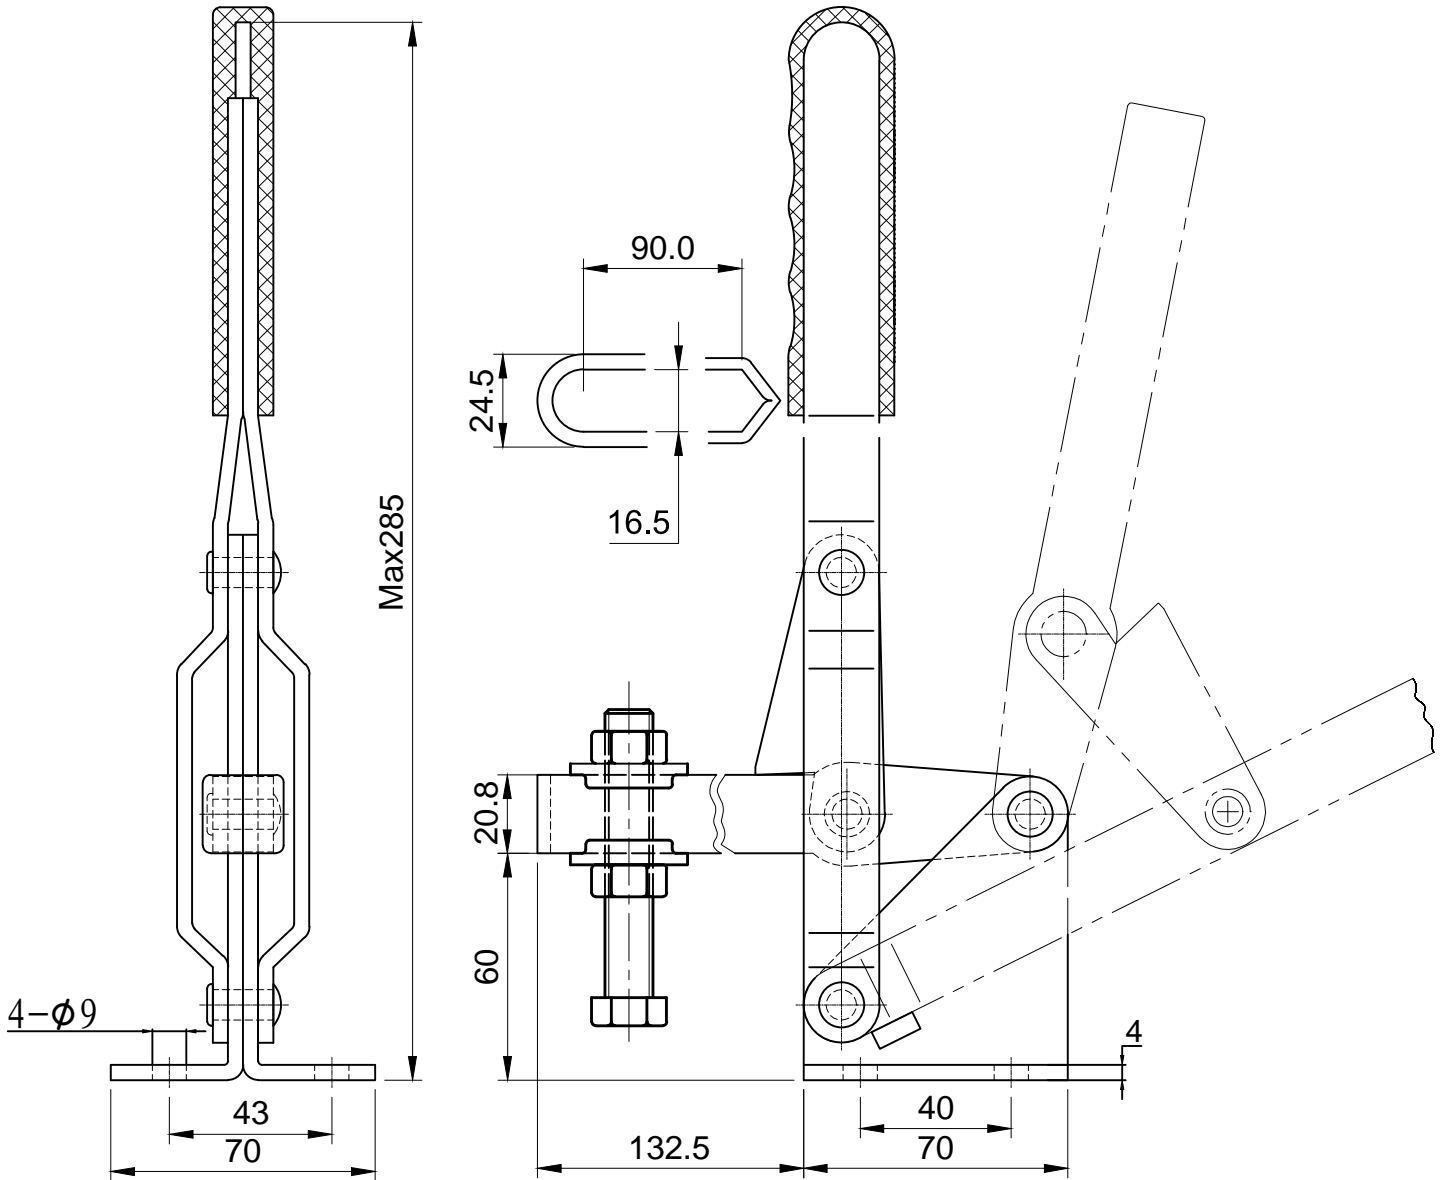

# HS-101-H

BAR OPENS:101°  
HANDLE OPENS:63°  
SPINDLE SUPPLIED:HS-SA-12300