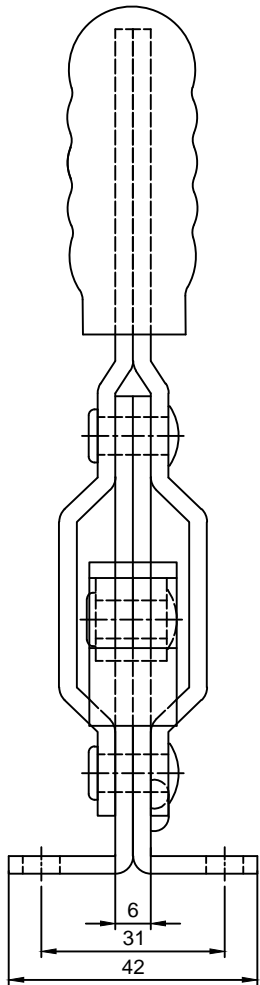

# HS-101-EU

BAR OPENS:100°

HANDLE OPENS:60°

SPINDLE SUPPLIED:HS-FC-56212