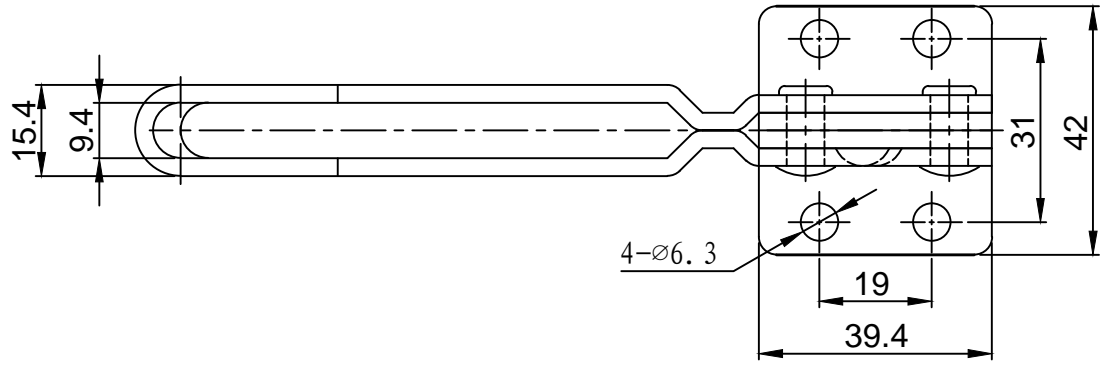

# HS-101-EU

BAR OPENS:100°

HANDLE OPENS:60°

SPINDLE SUPPLIED:HS-FC-56212