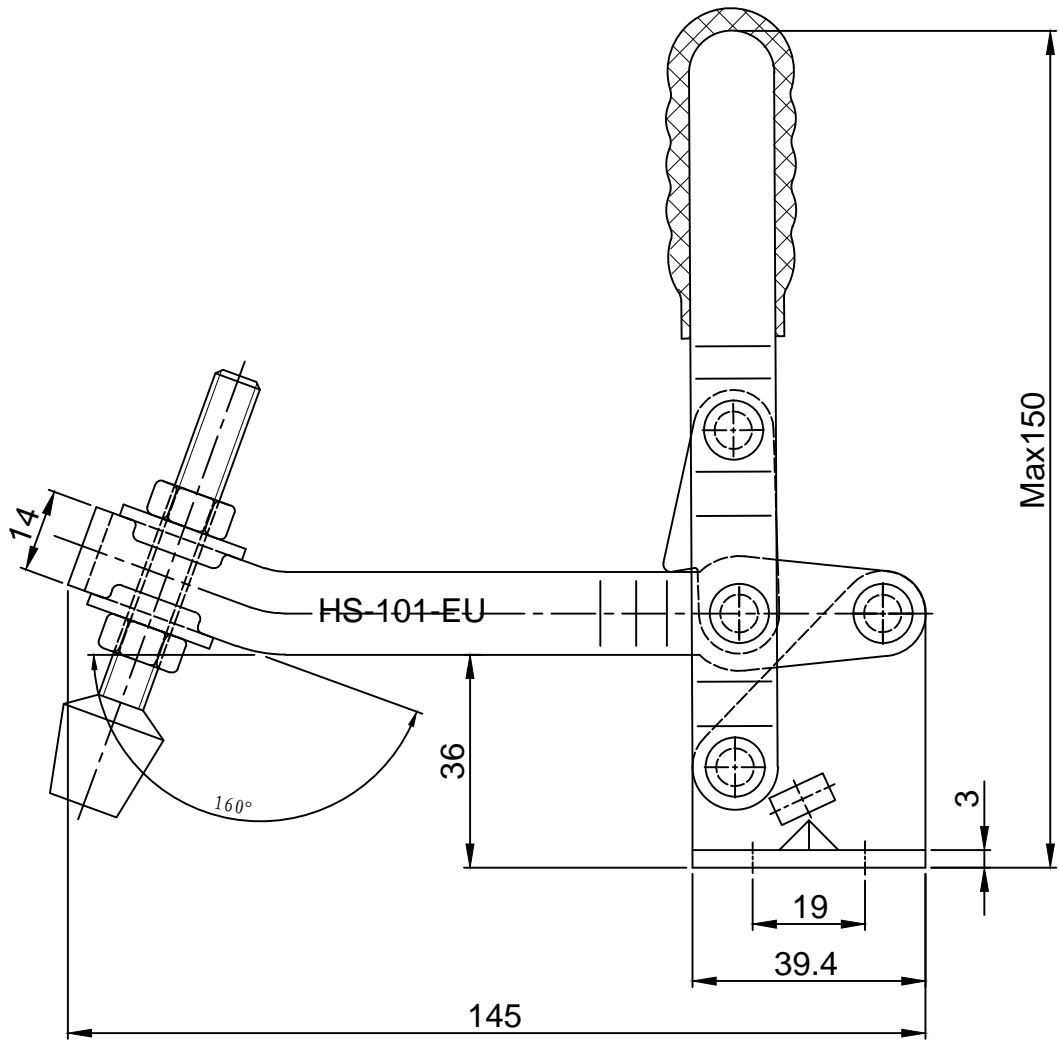

# HS-101-EU

BAR OPENS:100°

HANDLE OPENS:60°

SPINDLE SUPPLIED:HS-FC-56212