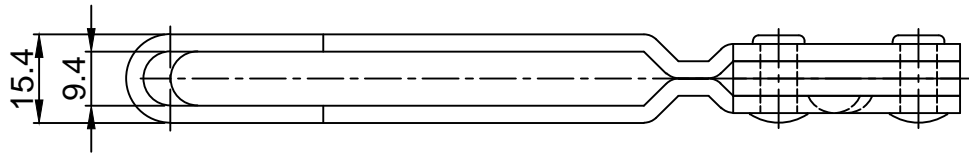

# HS-101-EIU

BAR OPENS:  $100^\circ$

HANDLE OPENS:  $60^\circ$

SPINDLE SUPPLIED: HS-FC-56212