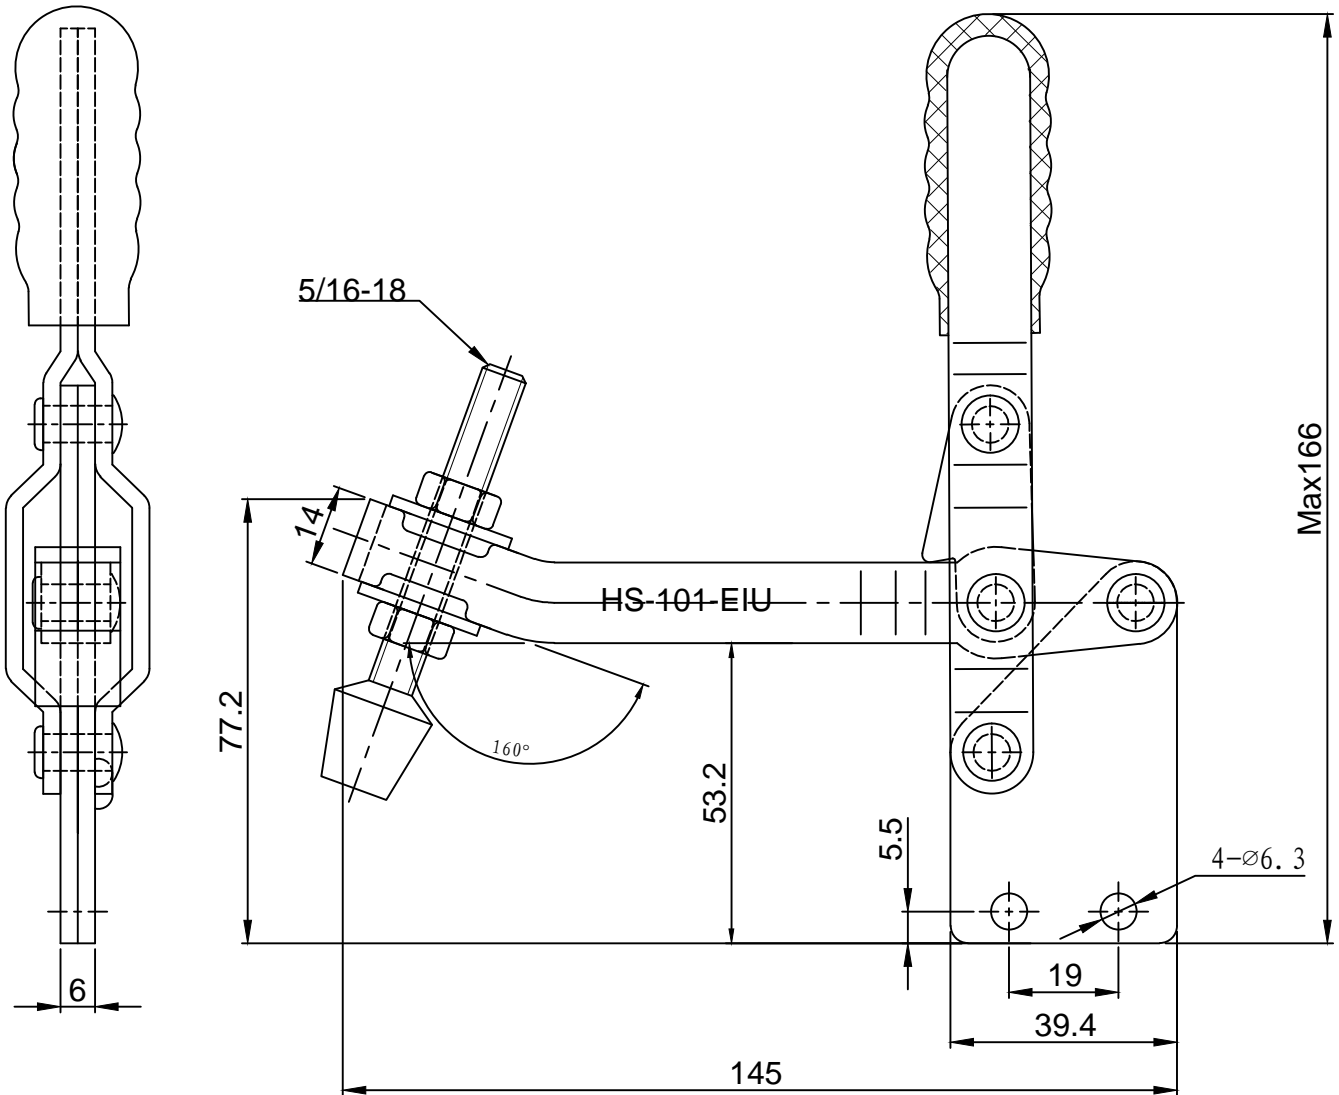

# HS-101-EIU

BAR OPENS:  $100^\circ$

HANDLE OPENS:  $60^\circ$

SPINDLE SUPPLIED: HS-FC-56212