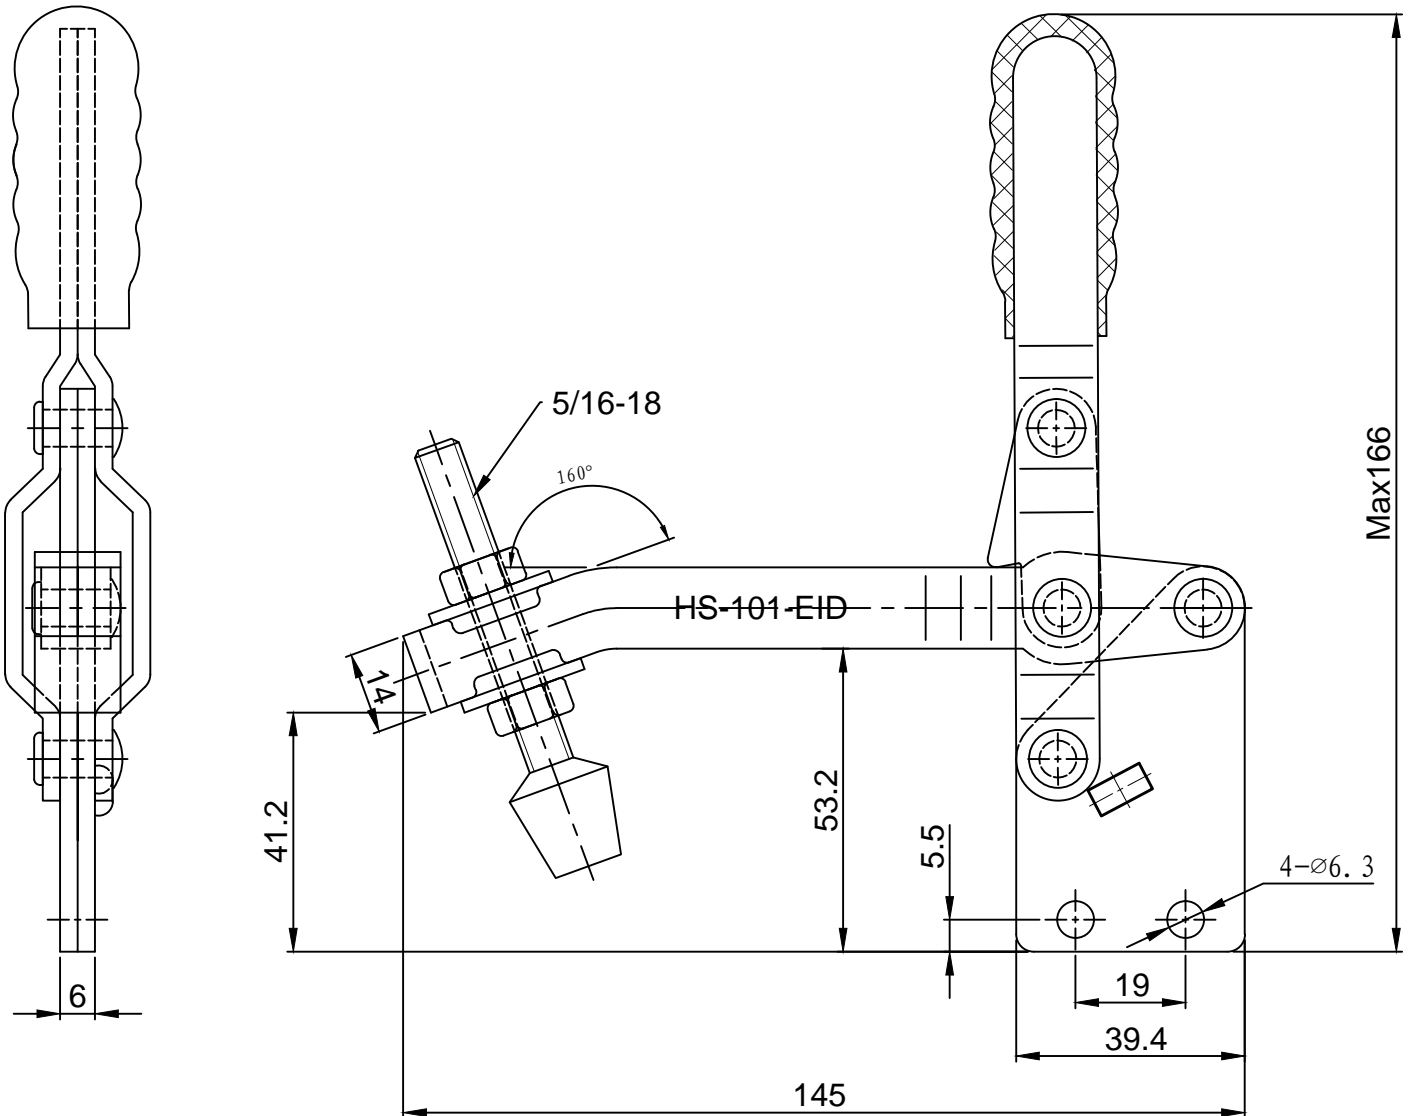

# HS-101-EID

BAR OPENS:100°

HANDLE OPENS:60°

SPINDLE SUPPLIED:HS-FC-56212