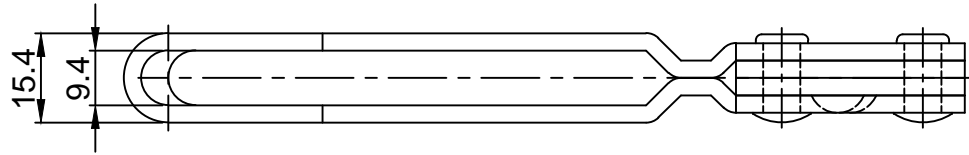

# HS-101-EID

BAR OPENS:100°

HANDLE OPENS:60°

SPINDLE SUPPLIED:HS-FC-56212