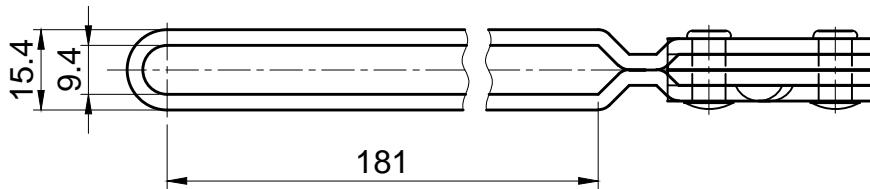

HS-101-EI-20

BAR OPENS:100°
HANDLE OPENS:60°
SPINDLE SUPPLIED:HS-FC-56212