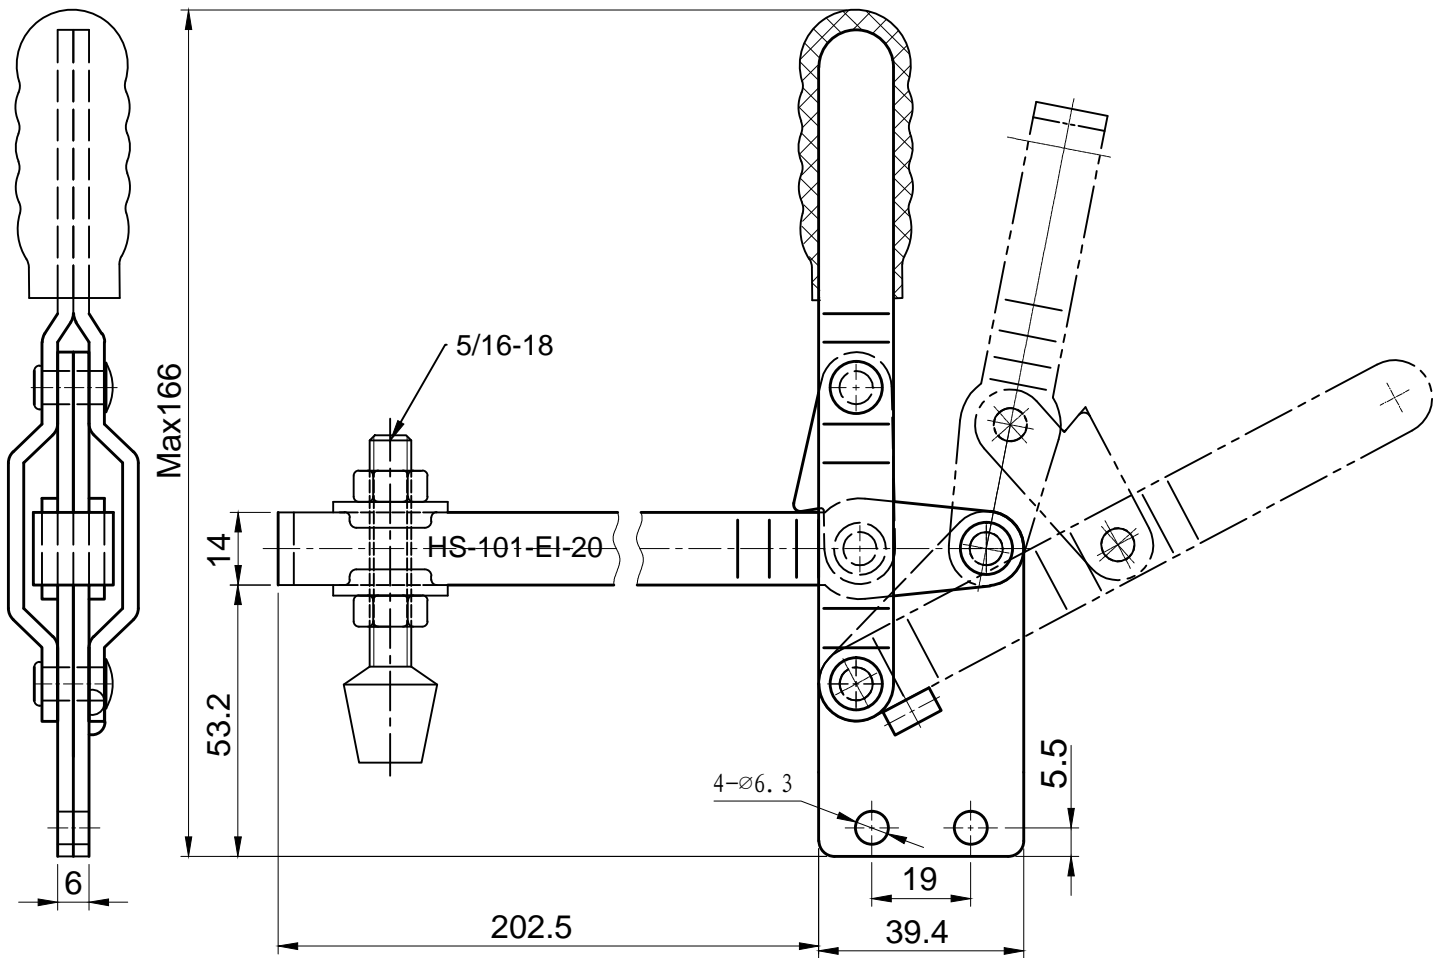

HS-101-EI-20

BAR OPENS:100°
HANDLE OPENS:60°
SPINDLE SUPPLIED:HS-FC-56212