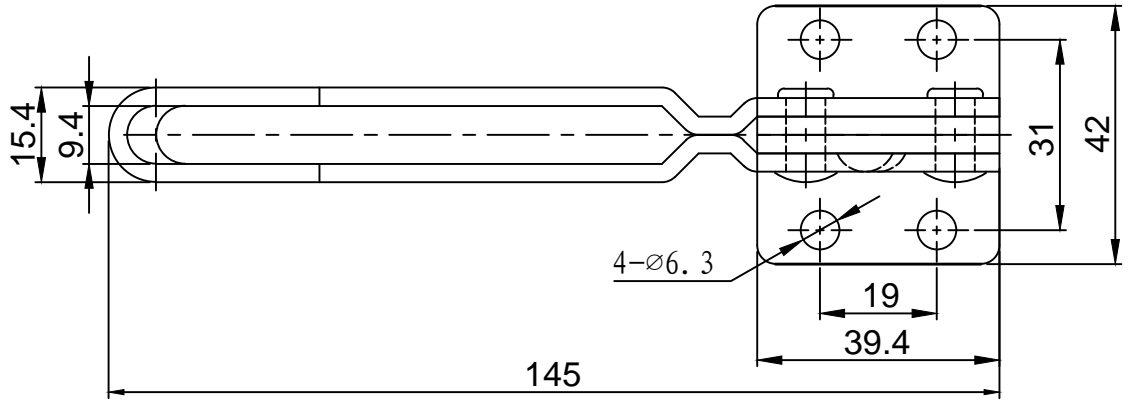

HS-101-ED

BAR OPENS:100°

HANDLE OPENS:60°

SPINDLE SUPPLIED:HS-FC-56212