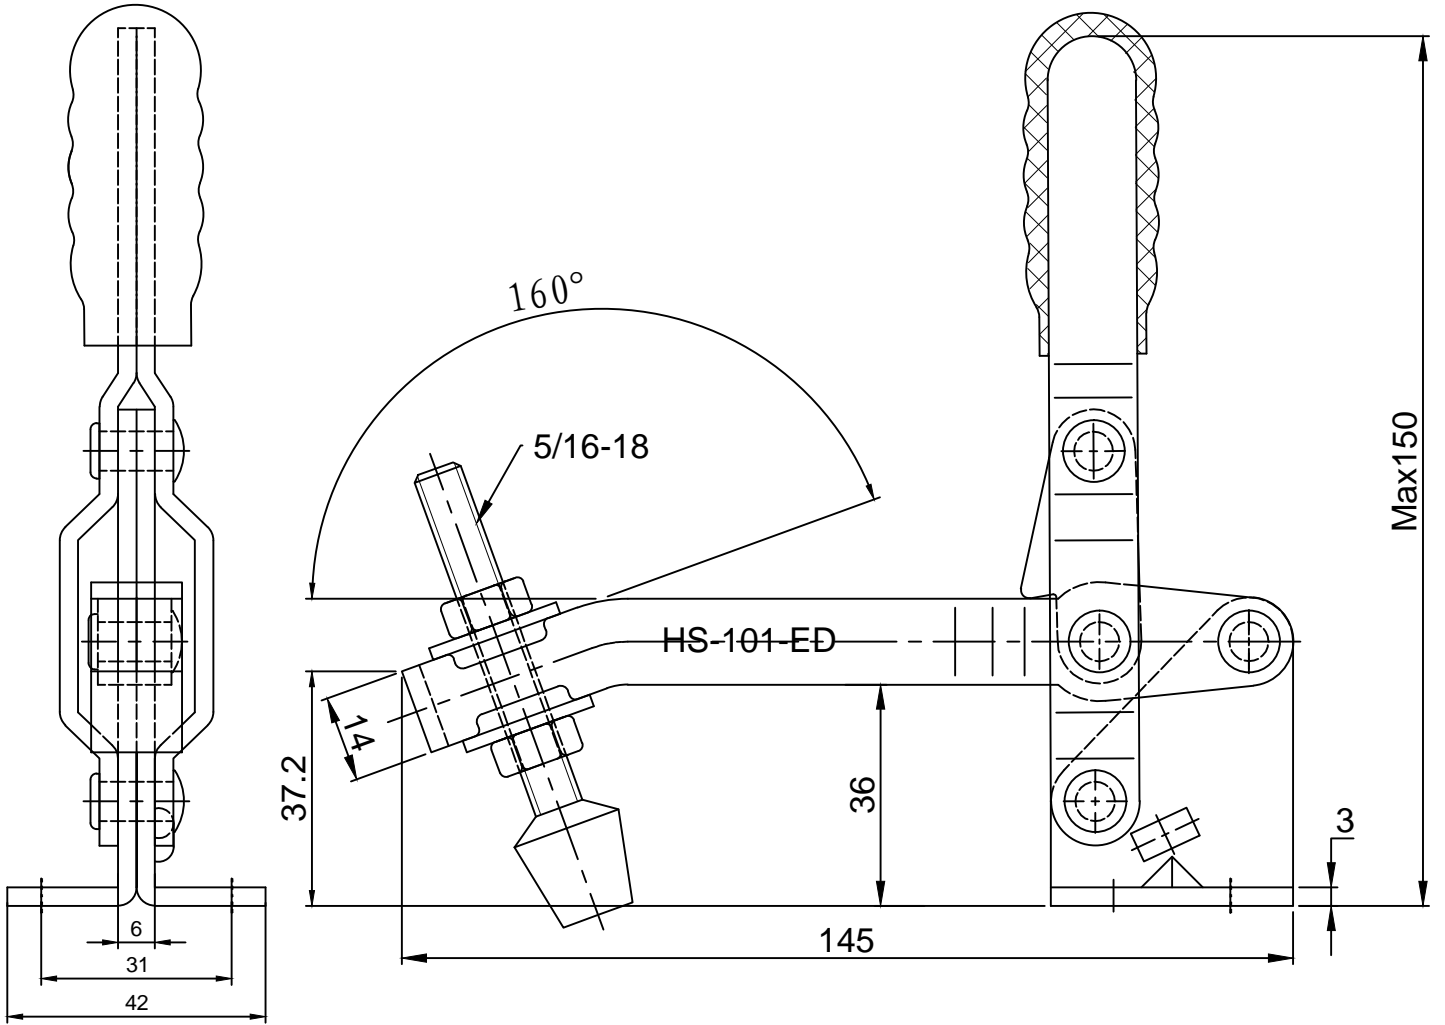

HS-101-ED

BAR OPENS:100°

HANDLE OPENS:60°

SPINDLE SUPPLIED:HS-FC-56212