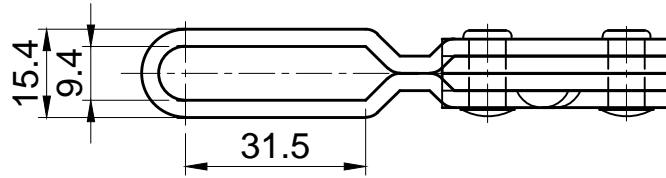

# HS-101-DI

BAR OPENS:100°  
HANDLE OPENS:60°  
SPINDLE SUPPLIED:HS-FC-56212