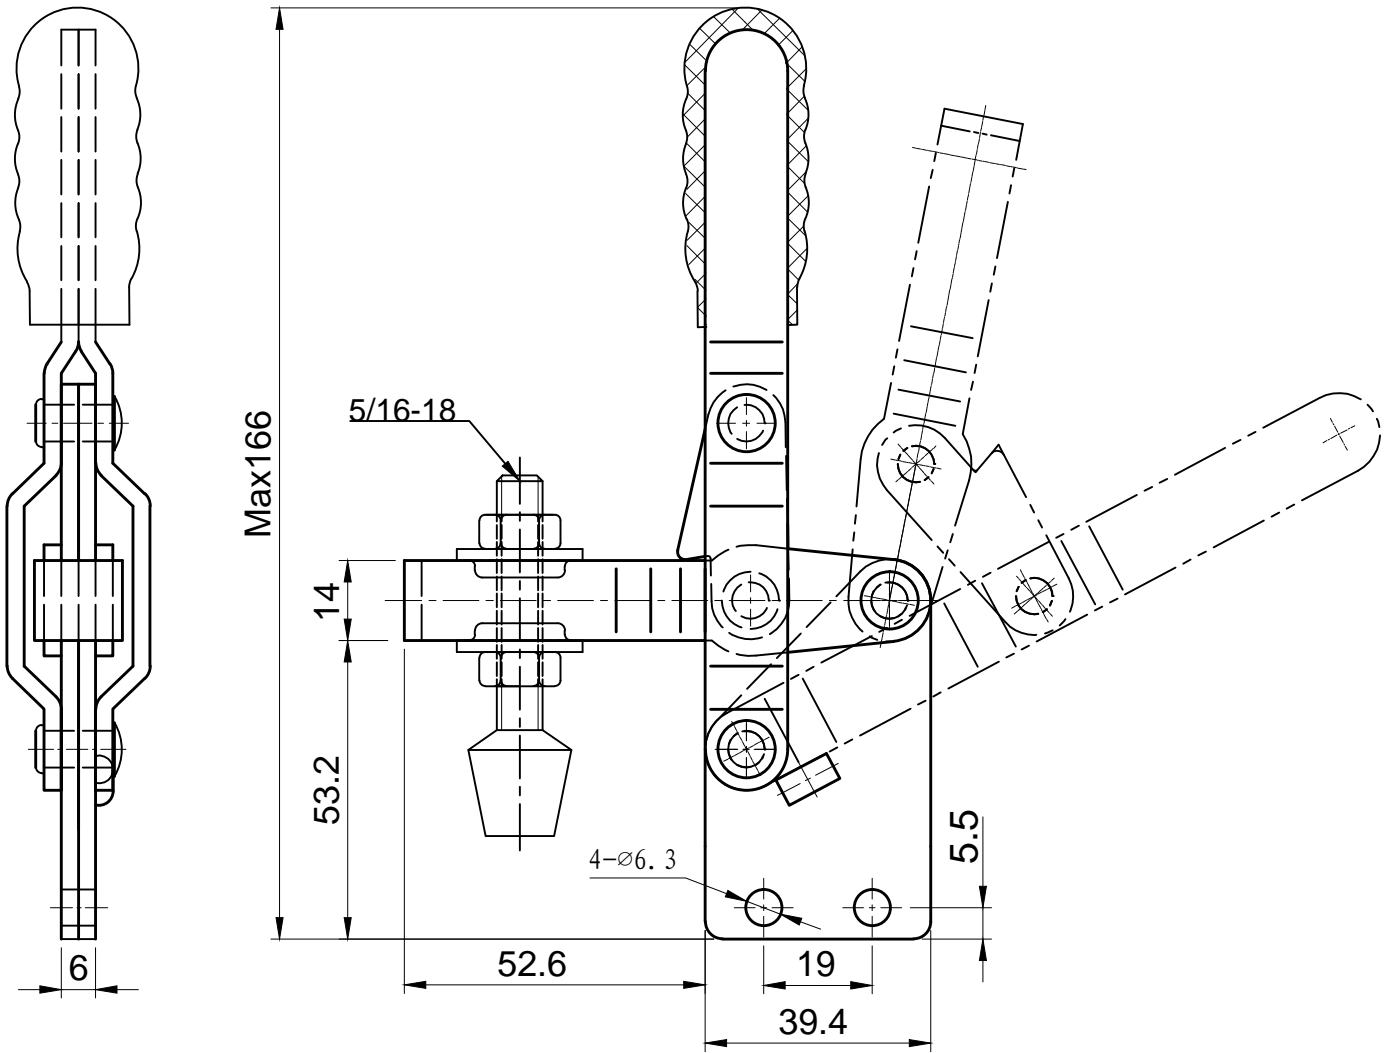

# HS-101-DI

BAR OPENS:100°  
HANDLE OPENS:60°  
SPINDLE SUPPLIED:HS-FC-56212