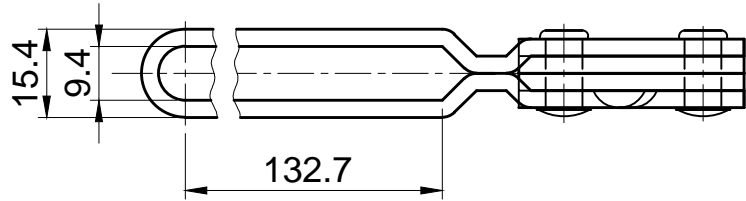

# HS-101-DI-15

BAR OPENS:100°

HANDLE OPENS:60°

SPINDLE SUPPLIED:HS-FC-56212