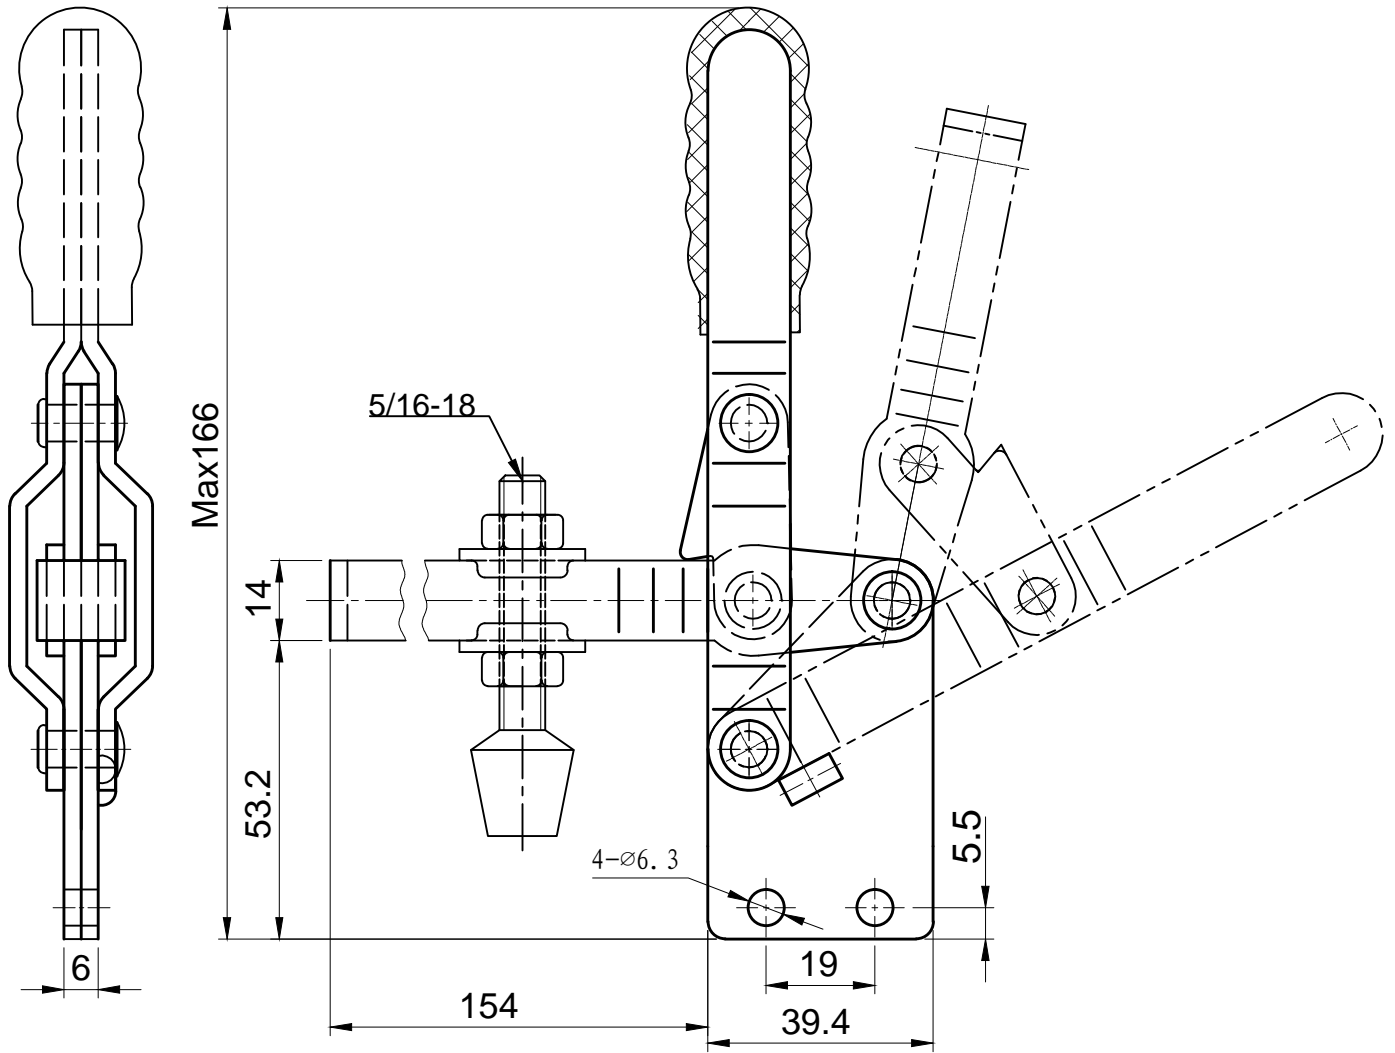

# HS-101-DI-15

BAR OPENS:100°

HANDLE OPENS:60°

SPINDLE SUPPLIED:HS-FC-56212