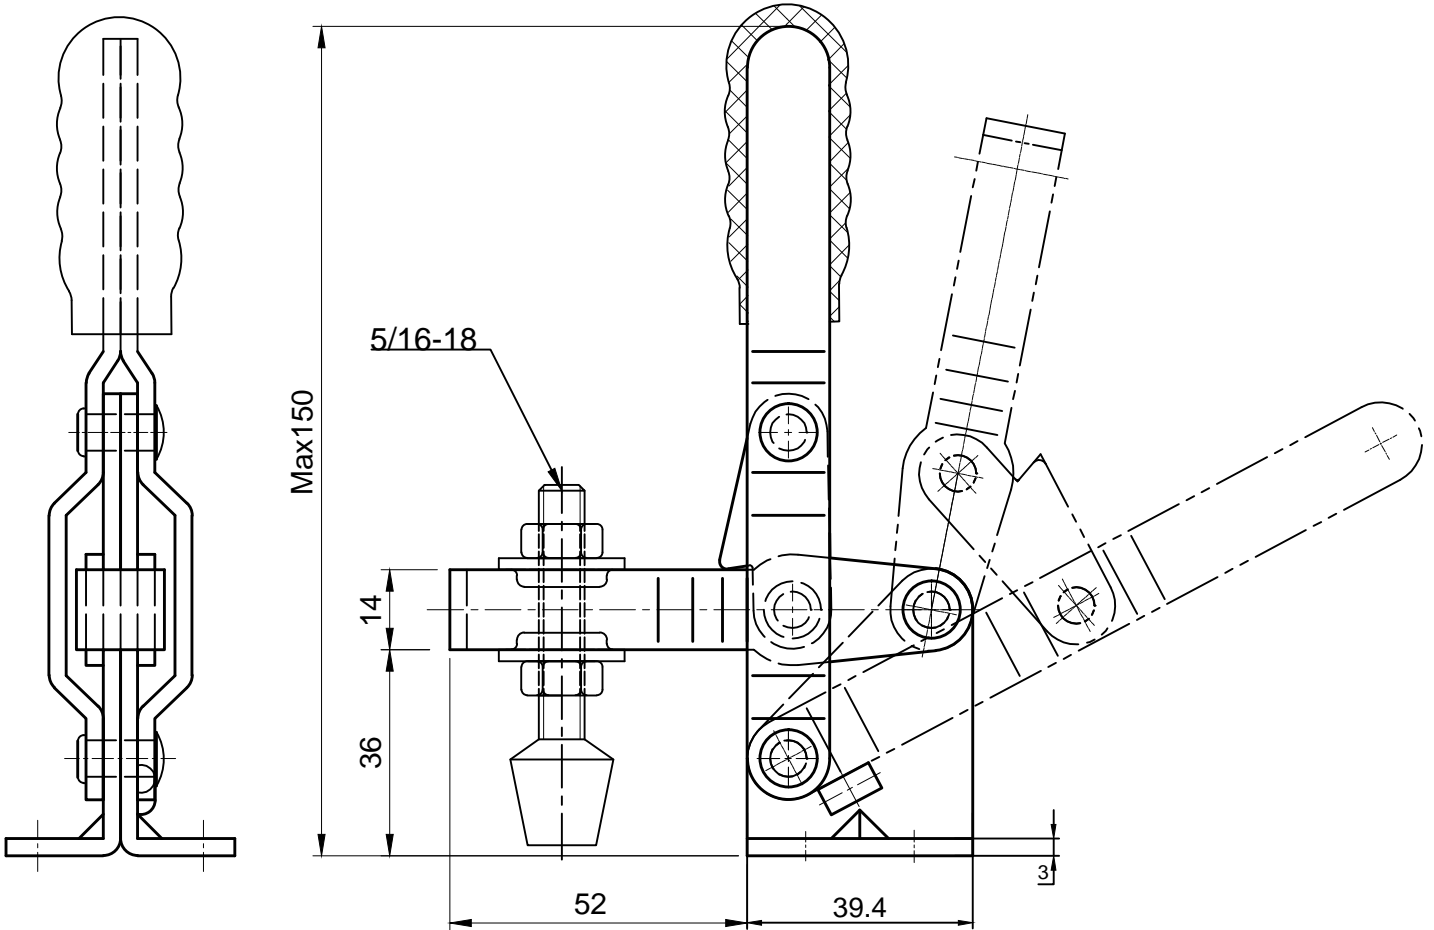

HS-101-D

BAR OPENS:100°

HANDLE OPENS:60°

SPINDLE SUPPLIED:HS-FC-56212