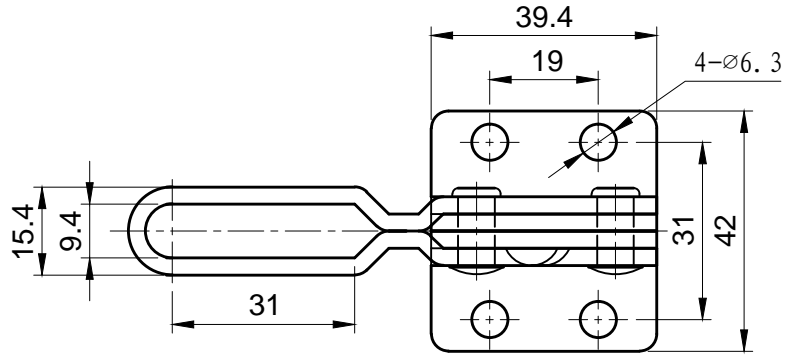

HS-101-D

BAR OPENS:100°

HANDLE OPENS:60°

SPINDLE SUPPLIED:HS-FC-56212