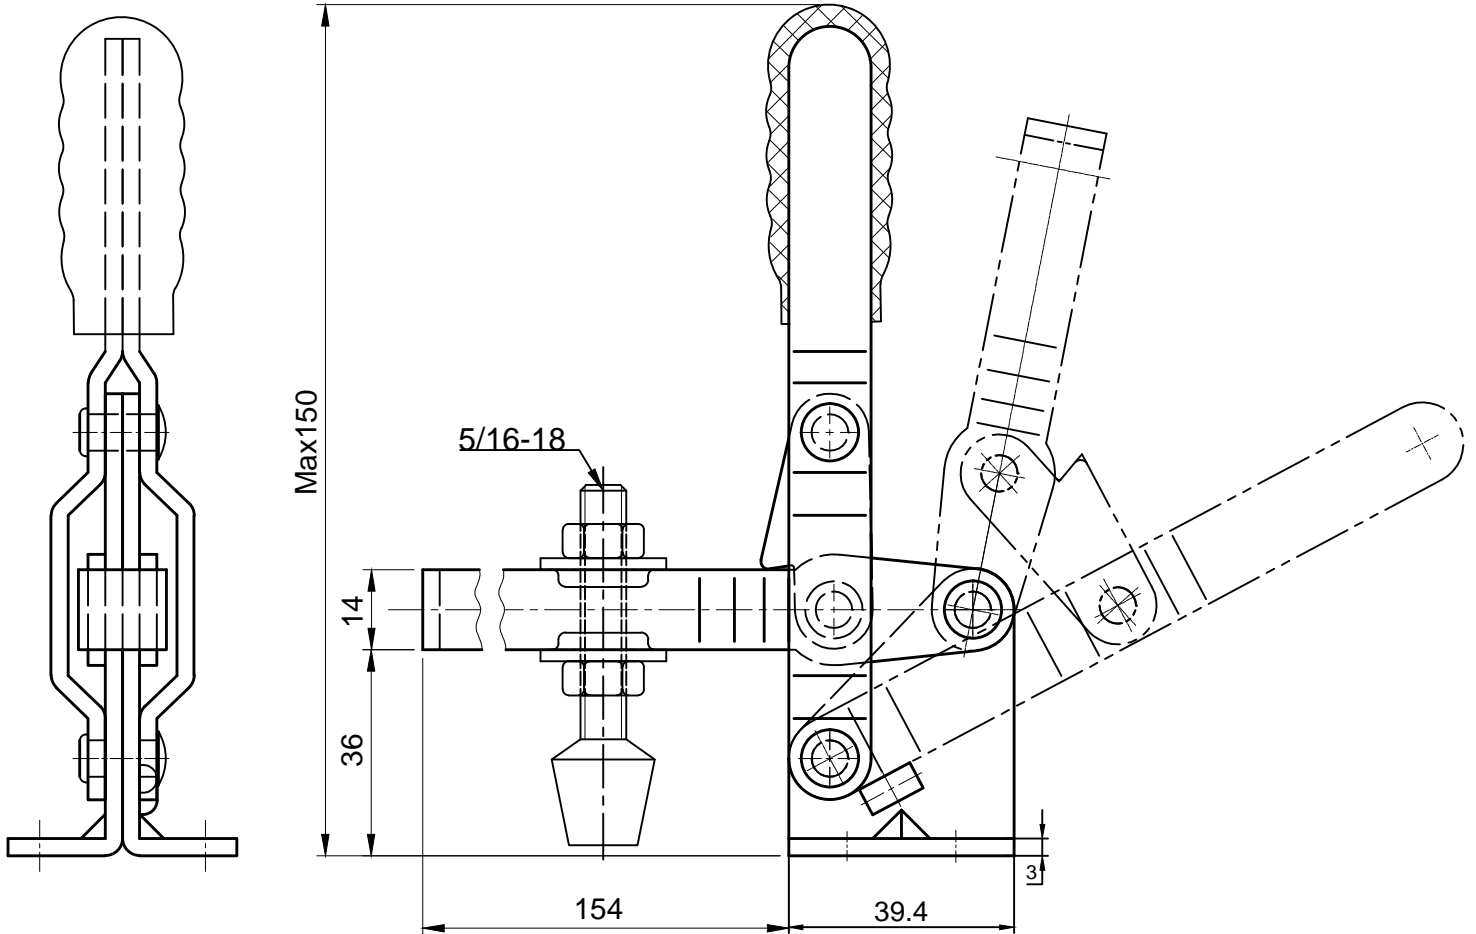

HS-101-D-15

BAR OPENS:100°

HANDLE OPENS:60°

SPINDLE SUPPLIED:HS-FC-56212