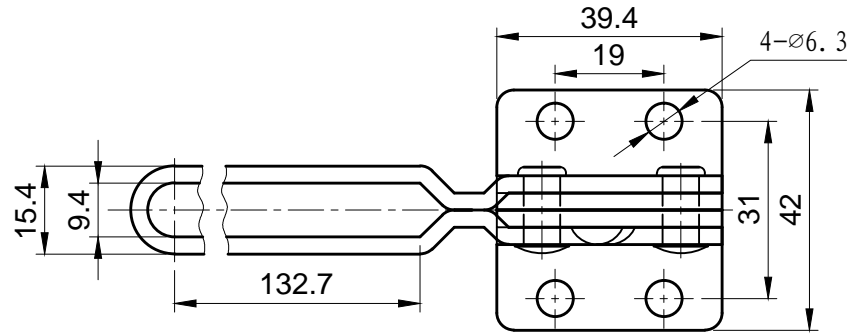

HS-101-D-15

BAR OPENS:100°

HANDLE OPENS:60°

SPINDLE SUPPLIED:HS-FC-56212