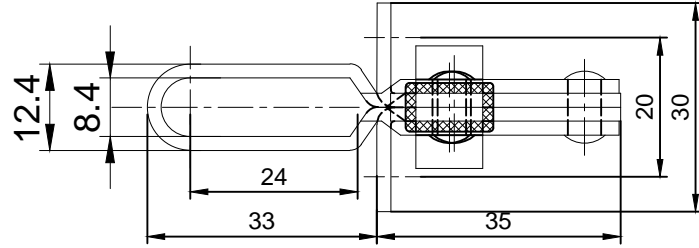

# HS-101-B

BAR OPENS:90°

HANDLE OPENS:65°

SPINDLE SUPPLIED:HS-FC-14134