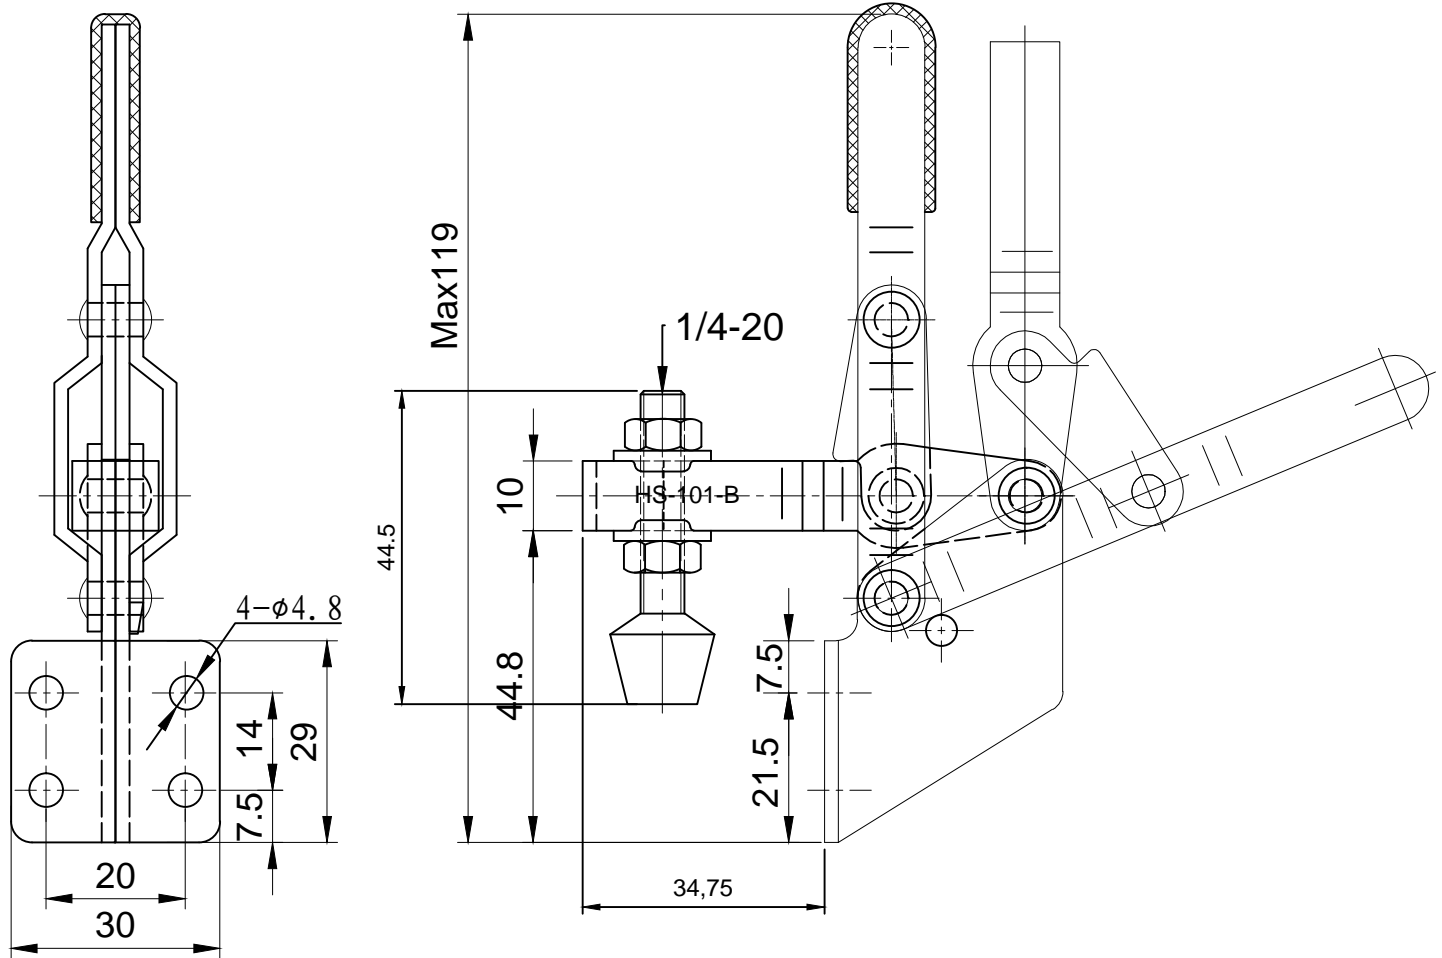

# HS-101-B

BAR OPENS:90°

HANDLE OPENS:65°

SPINDLE SUPPLIED:HS-FC-14134